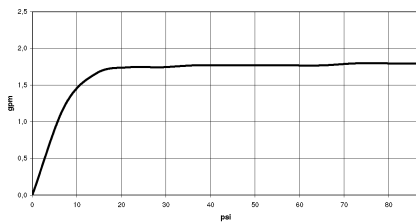

DORNBRACHT YARRE Hand shower set - Chrome

27 805 832

- spray head Ø 100mm
- three settings: normal flow, soft flow, massage flow
- with anti-scale system
- metal shower hose 1250mm with integrated anti-twist protection
- shower holder rosette Ø 55mm
- max. flow 6,8 l/min

Chrome

27 805 832-00 0010

Soft Black

27 805 832-69 0010

DORNBACHT YARRE Hand shower set - Chrome

27 805 832

Flow rate chart

Spare parts list

No.	Item Number	Name	Quantity used	Delivery time
1	90 12 11 143 30-00	shower	1	2
2	90 30 03 010 00-00	hose	1	2