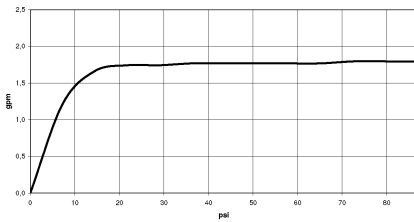

## DORNBRACHT YARRE Hand shower set - Soft Black

---

27 805 832

- spray head Ø 100mm
- three settings: normal flow, soft flow, massage flow
- with anti-scale system
- metal shower hose 1250mm with integrated anti-twist protection
- shower holder rosette Ø 55mm
- max. flow 6,8 l/min

 Soft Black

27 805 832-69 0010

 Chrome

27 805 832-00 0010

### Flow rate chart

---