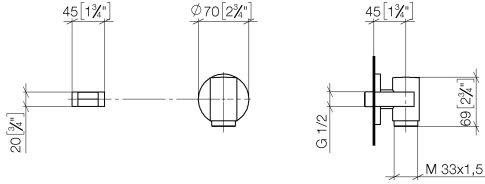

**WATER TUBE Kneipp wall elbow with hose holder with individual rosettes -
Dark Chrome**

LULU

27 820 979

Fits: LULU, MADISON, TARA, LISSÉ, VAIA, META

- LAMINAR FLOW, max. flow rate 15 l/min (at 3 bar)
- rosette Ø 70 mm
- holder for Kneipp hose
- 1/2" wall elbow
- without hose

WATER TUBE Kneipp hose white 2000 mm - Dark Chrome 28 285 979-19

- with holding ring
- hose nozzle with sleeve M33

**WATER TUBE Kneipp wall elbow with hose holder with individual rosettes -
Dark Chrome**

LULU

27 820 979
mm [inches]

Flow rate chart

Codes & Standards

EN 1717

WATER TUBE Kneipp wall elbow with hose holder with individual rosettes -
Dark Chrome

LULU

27 820 979