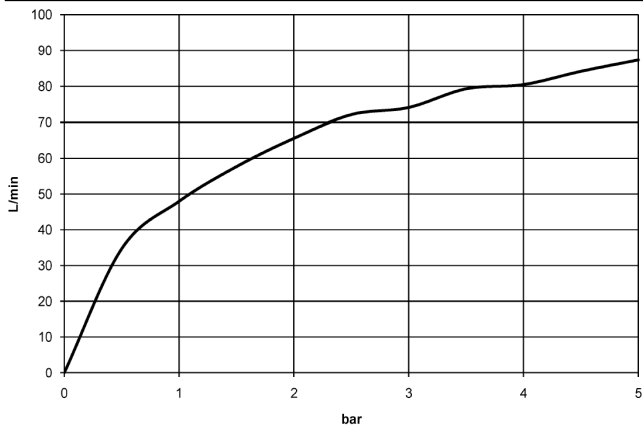

Intrinsic protection against back flow.

Product change as of 1.4.2023: max. flow 15 l/min

Intrinsic protection against back flow.

Product change as of 1.4.2023: max. flow 15 l/min

	Dark Chrome	27 820 979-19
	Chrome	27 820 979-00
	Brushed Platinum	27 820 979-06
	Platinum	27 820 979-08
	Brushed Durabronze (23kt Gold)	27 820 979-28
	Matte Black	27 820 979-33
	Brushed Bronze	27 820 979-42
	Brushed Champagne (22kt Gold)	27 820 979-46
	Champagne (22kt Gold)	27 820 979-47
	Brushed Chrome	27 820 979-93
	Brushed Dark Platinum	27 820 979-99

LULU

27 820 979
mm [inches]

Flow rate chart

Codes & Standards

EN 1717

WATER TUBE Kneipp wall elbow with hose holder with individual rosettes -
Dark Chrome

LULU

27 820 979