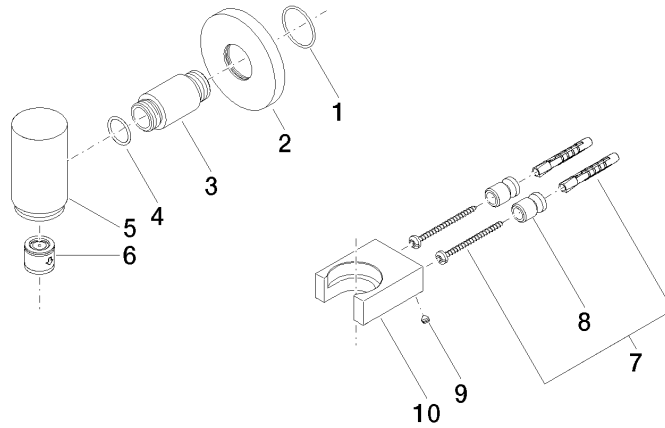

WATER TUBE Kneipp hose white 2000 mm - Dark Chrome 28 285 979-19

- with holding ring
- hose nozzle with sleeve M33

**WATER TUBE Kneipp wall elbow with hose holder with individual rosettes -
Dark Chrome**

LULU

27 820 979
mm [inches]

Flow rate chart

Codes & Standards

EN 1717

WATER TUBE Kneipp wall elbow with hose holder with individual rosettes -
Dark Chrome

LULU

27 820 979

Certificates

Belgaqua_21-381-2

WATER TUBE Kneipp wall elbow with hose holder with individual rosettes -
Dark Chrome

LULU

27 820 979

WATER TUBE Kneipp wall elbow with hose holder with individual rosettes -
Dark Chrome