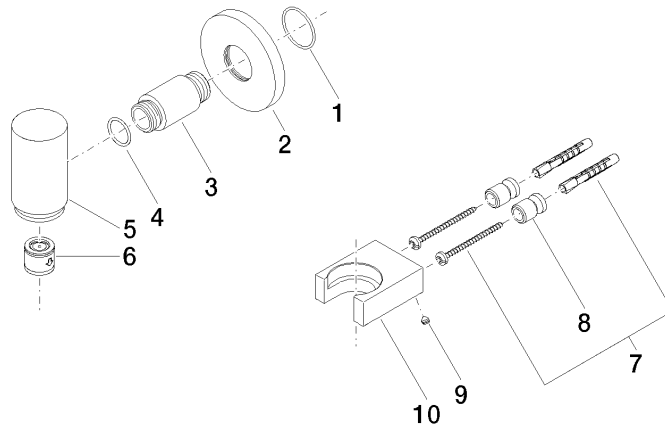

LULU

27 820 979
mm [inches]

Flow rate chart

Codes & Standards

EN 1717

WATER TUBE Kneipp wall elbow with hose holder with individual rosettes -
Brushed Champagne (22kt Gold)

LULU

27 820 979

Certificates

Belgaqua_21-381-2

WATER TUBE Kneipp wall elbow with hose holder with individual rosettes -
Brushed Champagne (22kt Gold)

LULU

27 820 979

Product version from 3/12/2018

WATER TUBE Kneipp wall elbow with hose holder with individual rosettes -
Brushed Champagne (22kt Gold)

LULU

27 820 979

Spare parts list

Product version from 3/12/2018