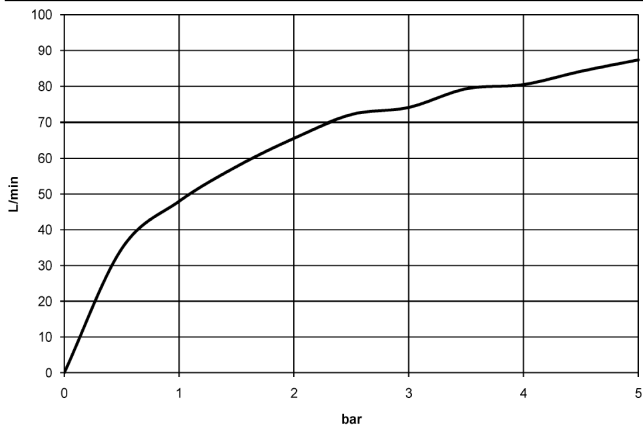

WATER TUBE Kneipp wall elbow with hose holder with individual rosettes - Brushed Champagne (22kt Gold)

LULU

27 820 979

Fits: LULU, MADISON, TARA, LISSÉ, VAIA, META

- LAMINAR FLOW, max. flow rate 15 l/min (at 3 bar)
- rosette Ø 70 mm
- holder for Kneipp hose
- 1/2" wall elbow
- without hose

Intrinsic protection against back flow.

Product change as of 1.4.2023: max. flow 15 l/min

Intrinsic protection against back flow.

Product change as of 1.4.2023: max. flow 15 l/min

	Brushed Champagne (22kt Gold)	27 820 979-46
	Chrome	27 820 979-00
	Brushed Platinum	27 820 979-06
	Platinum	27 820 979-08
	Dark Chrome	27 820 979-19
	Brushed Durabronze (23kt Gold)	27 820 979-28
	Matte Black	27 820 979-33
	Brushed Bronze	27 820 979-42
	Champagne (22kt Gold)	27 820 979-47
	Brushed Chrome	27 820 979-93
	Brushed Dark Platinum	27 820 979-99

LULU

27 820 979
mm [inches]

Flow rate chart

Codes & Standards

EN 1717

WATER TUBE Kneipp wall elbow with hose holder with individual rosettes -
Brushed Champagne (22kt Gold)

LULU

27 820 979