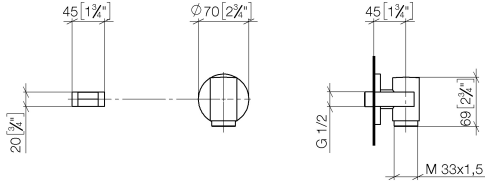

LULU

27 820 979
mm [inches]

Flow rate chart

Codes & Standards

EN 1717

WATER TUBE Kneipp wall elbow with hose holder with individual rosettes -
Brushed Champagne (22kt Gold)

LULU

27 820 979