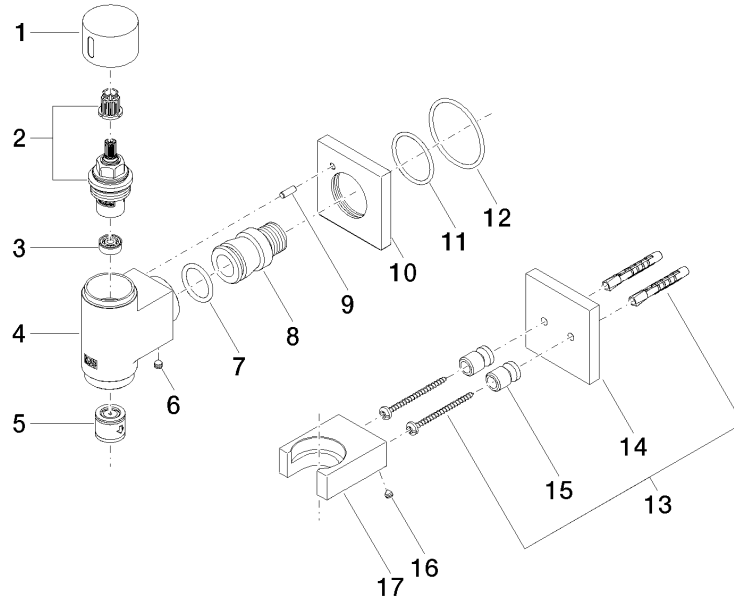

IMO

27 821 979
mm [inches]

Flow rate chart

Codes & Standards

EN 1717

WATER TUBE Kneipp wall elbow with hose holder with individual rosettes -
Brushed Platinum

IMO

27 821 979

Certificates

Belgaqua_22_280_2

WATER TUBE Kneipp wall elbow with hose holder with individual rosettes -
Brushed Platinum

27 821 979

Product version up to 3/12/2018

Product version from 3/12/2018 to 3/6/2023

Product version from 3/6/2023

WATER TUBE Kneipp wall elbow with hose holder with individual rosettes -
Brushed Platinum

IMO

27 821 979

Spare parts list

Product version up to 3/12/2018

Product version from 3/12/2018 to 3/6/2023