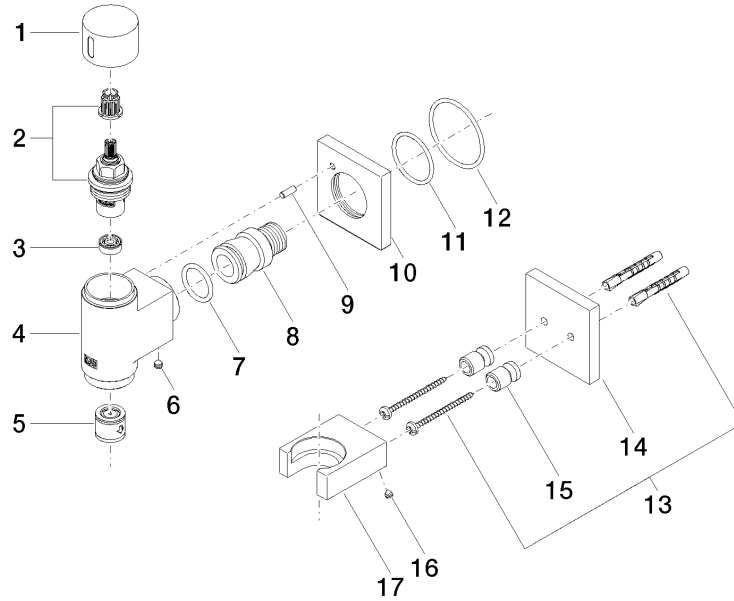

WATER TUBE Kneipp wall elbow with hose holder with individual rosettes -
Brushed Dark Platinum

27 821 979

Product version up to 3/12/2018

Product version from 3/12/2018 to 3/6/2023

Product version from 3/6/2023

Parts for other
finishes can be found
here: [Chrome](#)