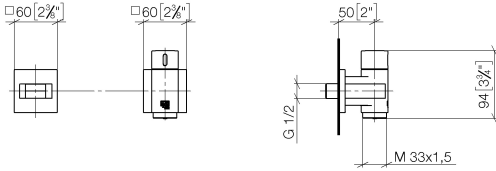

**WATER TUBE Kneipp wall elbow with hose holder with individual rosettes -  
Brushed Dark Platinum**

IMO

27 821 979

Fits: IMO, MEM, CL.1, CYO

- LAMINAR FLOW, max. flow rate 15 l/min (at 3 bar)
- with volume control
- rosette 60 x 60 mm
- holder for Kneipp hose
- 1/2" wall elbow
- without hose

**Required miscellaneous**

**WATER TUBE Kneipp hose black** 28 286 979-99  
**2000 mm - Brushed Dark Platinum**  
 ●with holding ring  
 ●hose nozzle with sleeve M33

**Required miscellaneous**

**WATER TUBE Kneipp hose white** 28 285 979-99  
**2000 mm - Brushed Dark Platinum**  
 ●with holding ring  
 ●hose nozzle with sleeve M33

WATER TUBE Kneipp wall elbow with hose holder with individual rosettes -  
Brushed Dark Platinum

IMO

27 821 979  
mm [inches]

Flow rate chart

Codes & Standards

EN 1717

WATER TUBE Kneipp wall elbow with hose holder with individual rosettes -  
Brushed Dark Platinum