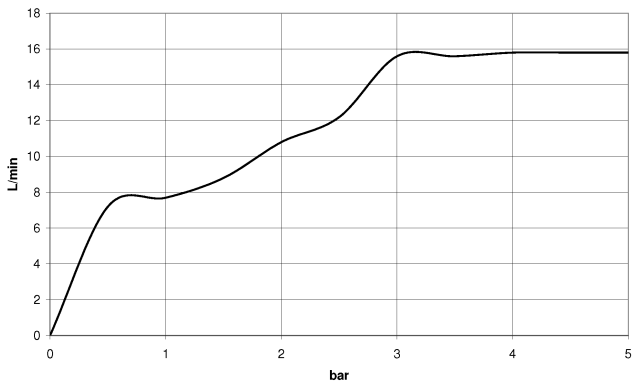

**WATER TUBE Kneipp wall elbow with hose holder with individual rosettes -  
Brushed Dark Platinum**

IMO

27 821 979

Fits: IMO, MEM, CL.1, CYO

- LAMINAR FLOW, max. flow rate 15 l/min (at 3 bar)
- with volume control
- rosette 60 x 60 mm
- holder for Kneipp hose
- 1/2" wall elbow
- without hose

Intrinsic protection against back flow.

Product change as of 1.4.2023: max. flow 15 l/min

	Brushed Dark Platinum	27 821 979-99
	Chrome	27 821 979-00
	Brushed Platinum	27 821 979-06
	Platinum	27 821 979-08
	Dark Chrome	27 821 979-19
	Brushed Light Gold	27 821 979-27
	Brushed Durabrass (23kt Gold)	27 821 979-28
	Matte Black	27 821 979-33
	Brushed Champagne (22kt Gold)	27 821 979-46
	Champagne (22kt Gold)	27 821 979-47
	Brushed Chrome	27 821 979-93

WATER TUBE Kneipp wall elbow with hose holder with individual rosettes -  
Brushed Dark Platinum

IMO

27 821 979  
mm [inches]

Flow rate chart

Codes & Standards

EN 1717

WATER TUBE Kneipp wall elbow with hose holder with individual rosettes -  
Brushed Dark Platinum