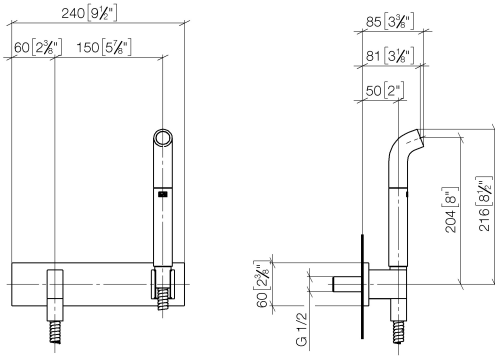

**Affusion pipe with cover plate FlowReduce - Dark Chrome**

IMO

27 858 979

Fits: IMO, MEM, CL.1, CYO

- laminar flow
- 3/8" shower outlet
- cover plate 240 x 60 mm
- metal shower hose 1250mm with integrated anti-twist protection
- 1/2" connection
- plug-link mounting
- max. flow 7 l/min
- This product can help a building meet the requirements of Green Building Rating Systems, e.g. LEED®, BREEAM®, DGNB

27 858 979

mm [inches]

Codes & Standards

DIN 4109

EN 1717

ISO 3822

Ü-Zeichen

Certificates

**Spare parts list**

**Product version from 4/1/2024**

No.	Item Number	Name	Quantity used	Delivery time
	04 12 11 073 01-19	spout	21	20