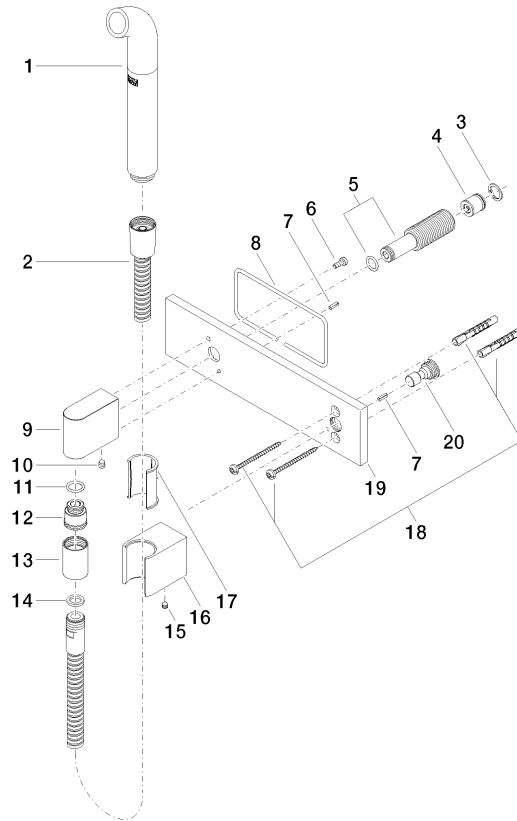

**Affusion pipe with cover plate FlowReduce - Dark Chrome**

IMO

27 858 979

Fits: IMO, MEM, CL.1, CYO

- laminar flow
- 3/8" shower outlet
- cover plate 240 x 60 mm
- metal shower hose 1250mm with integrated anti-twist protection
- 1/2" connection
- plug-link mounting
- max. flow 7 l/min
- This product can help a building meet the requirements of Green Building Rating Systems, e.g. LEED®, BREEAM®, DGNB

27 858 979

mm [inches]

Codes & Standards

DIN 4109

EN 1717

ISO 3822

Ü-Zeichen

Certificates

LGA\_38

Belgaqua\_24-007-2

27 858 979

**Product version from 4/1/2024**

Parts for other finishes can be found here: [Chrome](#)

Affusion pipe with cover plate FlowReduce - Dark Chrome

IMO

27 858 979

**Spare parts list**

**Product version from 4/1/2024**

No.	Item Number	Name	Quantity used	Delivery time
	04 12 11 073 01-19	spout	21	20