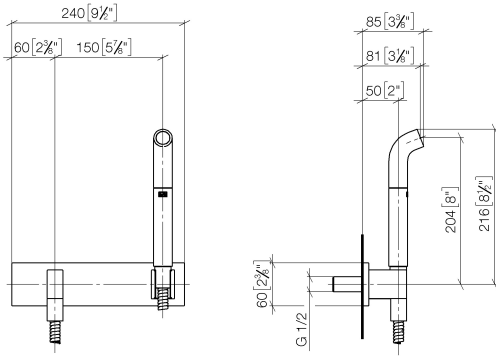

27 858 979

Fits: IMO, MEM, CL.1, CYO

- laminar flow
- 3/8" shower outlet
- cover plate 240 x 60 mm
- metal shower hose 1250mm with integrated anti-twist protection
- 1/2" connection
- plug-link mounting
- max. flow 7 l/min
- This product can help a building meet the requirements of Green Building Rating Systems, e.g. LEED®, BREEAM®, DGNB

27 858 979

mm [inches]

Codes & Standards

DIN 4109

EN 1717

ISO 3822

Ü-Zeichen

Certificates