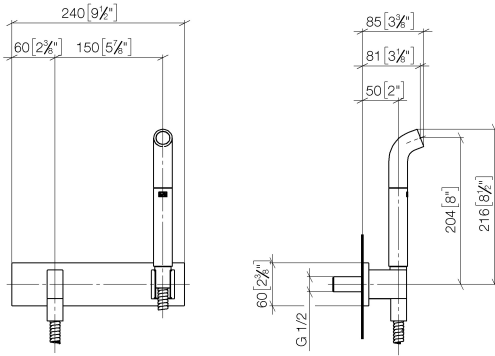

Affusion pipe with cover plate FlowReduce - Champagne (22kt Gold)

IMO

27 858 979

Fits: IMO, MEM, CL.1, CYO

- laminar flow
- 3/8" shower outlet
- cover plate 240 x 60 mm
- metal shower hose 1250mm with integrated anti-twist protection
- 1/2" connection
- plug-link mounting
- max. flow 7 l/min
- This product can help a building meet the requirements of Green Building Rating Systems, e.g. LEED®, BREEAM®, DGNB

27 858 979

mm [inches]

Codes & Standards

DIN 4109

EN 1717

ISO 3822

Ü-Zeichen

Certificates

Spare parts list

Product version from 4/1/2024

No.	Item Number	Name	Quantity used	Delivery time
	04 12 11 073 01-47	spout	21	30