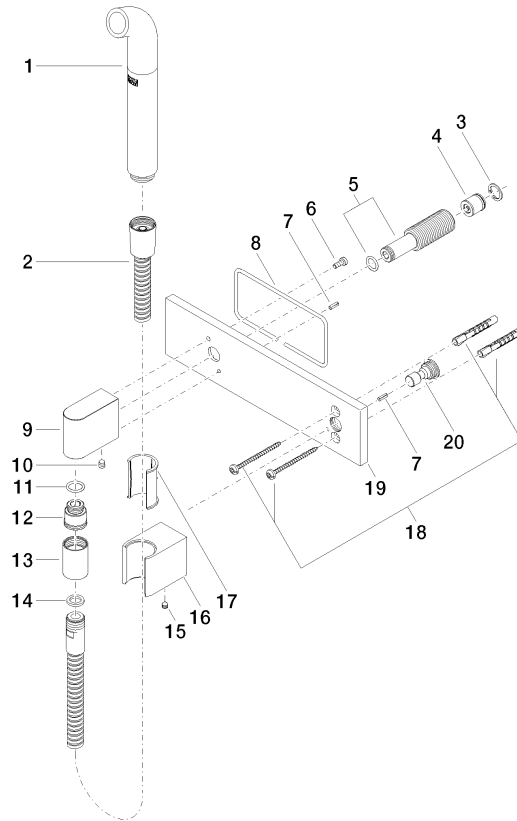

Affusion pipe with cover plate FlowReduce - Champagne (22kt Gold)

IMO

27 858 979

Fits: IMO, MEM, CL.1, CYO

- laminar flow
- 3/8" shower outlet
- cover plate 240 x 60 mm
- metal shower hose 1250mm with integrated anti-twist protection
- 1/2" connection
- plug-link mounting
- max. flow 7 l/min
- This product can help a building meet the requirements of Green Building Rating Systems, e.g. LEED®, BREEAM®, DGNB

27 858 979

mm [inches]

Codes & Standards

DIN 4109

EN 1717

ISO 3822

Ü-Zeichen

Certificates

LGA_38

Belgaqua_24-007-2

27 858 979

Product version from 4/1/2024

Parts for other
finishes can be found
here: [Chrome](#)

Affusion pipe with cover plate FlowReduce - Champagne (22kt Gold)

IMO

27 858 979

Spare parts list

Product version from 4/1/2024

No.	Item Number	Name	Quantity used	Delivery time
	04 12 11 073 01-47	spout	21	30