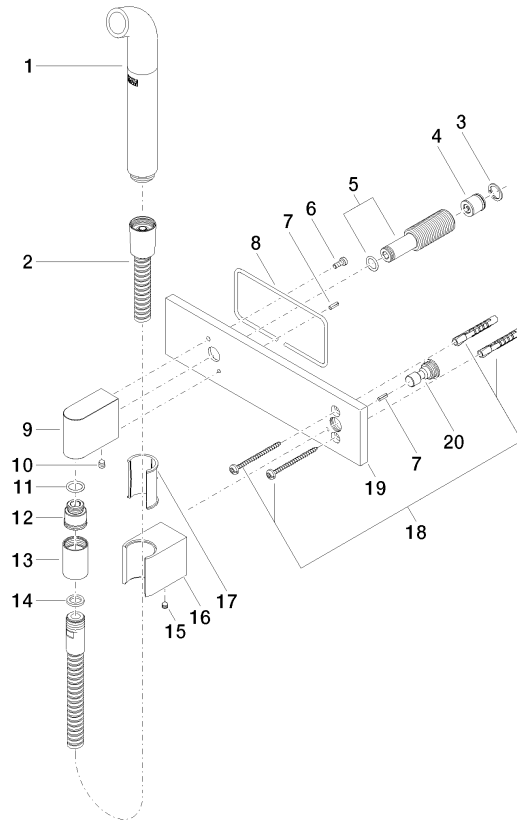

27 858 979

Product version from 4/1/2024

Parts for other
finishes can be found
here: [Chrome](#)