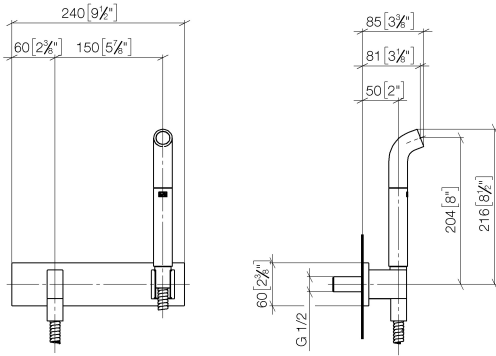

27 858 979

Fits: IMO, MEM, CL.1, CYO

- laminar flow
- 3/8" shower outlet
- cover plate 240 x 60 mm
- metal shower hose 1250mm with integrated anti-twist protection
- 1/2" connection
- plug-link mounting
- max. flow 7 l/min
- This product can help a building meet the requirements of Green Building Rating Systems, e.g. LEED®, BREEAM®, DGNB

27 858 979

mm [inches]

**Codes & Standards**

DIN 4109

EN 1717

ISO 3822

Ü-Zeichen

**Certificates**

#### Product version from 4/1/2024

No.	Item Number	Name	Quantity used	Delivery time
	04 12 11 073 01-93	spout	21	20