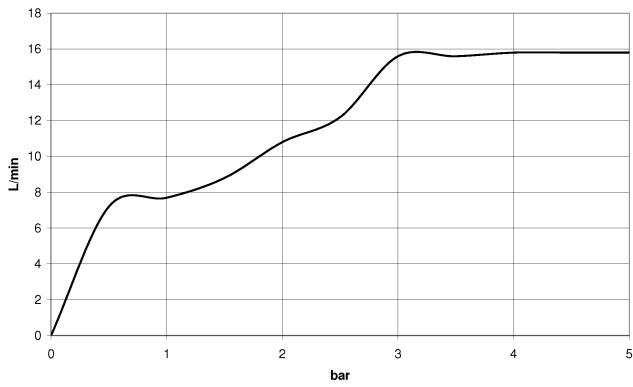

## EDITION PRO Hand shower - Chrome

---

28 018 626

- three settings: normal flow, soft flow, massage flow
- with anti-scale system
- spray head Ø 100mm
- 1/2" connection
- max. flow 15 l/min
- inherently safe from back flow.

## EDITION PRO Hand shower - Chrome

---

28 018 626

mm [inches]

### Flow rate chart

---