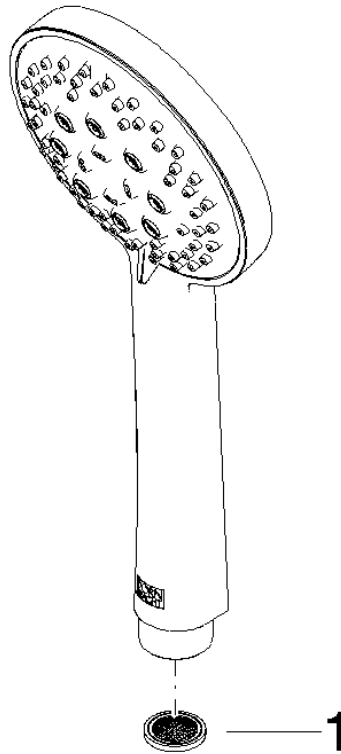

## EDITION PRO Hand shower - Chrome

---

28 018 626

- three settings: normal flow, soft flow, massage flow
- with anti-scale system
- spray head Ø 100mm
- 1/2" connection
- max. flow 15 l/min
- inherently safe from back flow.

## EDITION PRO Hand shower - Chrome

---

28 018 626

mm [inches]

### Flow rate chart

---

### Certificates

---

LGA\_29984.

**EDITION PRO Hand shower - Chrome**

28 018 626

Parts for other finishes can be found here: [Matte Black](#)

**Spare parts list**

No.	Item Number	Name	Quantity used	Delivery time
1	09 23 01 039 90	sieve	1	2