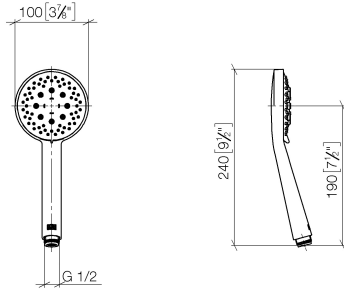

## EDITION PRO Hand shower - Chrome

---

28 018 626

- three settings: normal flow, soft flow, massage flow
- with anti-scale system
- spray head Ø 100mm
- 1/2" connection
- max. flow 15 l/min
- inherently safe from back flow.

## EDITION PRO Hand shower - Chrome

---

28 018 626

mm [inches]