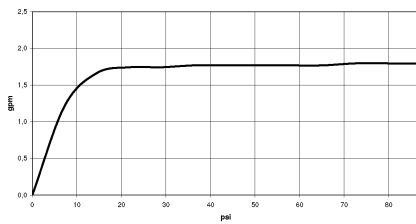

Hand shower FlowReduce - Brushed Champagne (22kt Gold)

IMO

28 018 979

Fits: IMO, LULU, MADISON, MEM, TARA, CL.1, LISSÉ, VAIA, META, CYO

- Three or five settings: COMPACT RAIN, COMPACT SOFT FLOW, COMPACT AQUAPRESSURE FLOW, max. flow rate 6.8 l/min (at 3 bar)
- with anti-scale system
- spray head Ø 100mm
- 1/2" connection
- Function from: 6 l/min
- This product reduces water consumption by % (compared to requirements of EPAct '92)
- This product can contribute to Water Use Reduction in LEED® Green Building Rating
- This product can help a building meet the requirements of Green Building Rating Systems, e.g. LEED®, BREEAM®, DGNB

Intrinsic protection against back flow.

	Brushed Champagne (22kt Gold)	28 018 979-46 0010
	Chrome	28 018 979-00 0010
	Brushed Platinum	28 018 979-06 0010
	Platinum	28 018 979-08 0010
	Dark Brass matt	28 018 979-16 0010
	Dark Bronze matt	28 018 979-17 0010
	Dark Chrome	28 018 979-19 0010
	Light Gold	28 018 979-26 0010
	Brushed Light Gold	28 018 979-27 0010
	Brushed Durabrass (23kt Gold)	28 018 979-28 0010
	Matte Black	28 018 979-33 0010
	Brushed Bronze	28 018 979-42 0010
	Champagne (22kt Gold)	28 018 979-47 0010
	Brushed Chrome	28 018 979-93 0010
	Brushed Dark Platinum	28 018 979-99 0010

28 018 979

mm [inches]

Flow rate chart

Codes & Standards

California Energy
Commission
(CEC)

Hand shower FlowReduce - Brushed Champagne (22kt Gold)

IMO

28 018 979