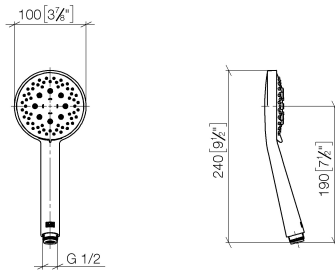

Hand shower FlowReduce - Brushed Champagne (22kt Gold)

IMO

28 018 979

Fits: IMO, LULU, MADISON, MEM, TARA, CL.1, LISSÉ, VAIA, META, CYO

- Three or five settings: COMPACT RAIN, COMPACT SOFT FLOW, COMPACT AQUAPRESSURE FLOW, max. flow rate 6.8 l/min (at 3 bar)
- with anti-scale system
- spray head Ø 100mm
- 1/2" connection
- Function from: 6 l/min
- This product reduces water consumption by % (compared to requirements of EPAct '92)
- This product can contribute to Water Use Reduction in LEED® Green Building Rating
- This product can help a building meet the requirements of Green Building Rating Systems, e.g. LEED®, BREEAM®, DGNB

Intrinsic protection against back flow.

	Brushed Champagne (22kt Gold)	28 018 979-46 0010
	Chrome	28 018 979-00 0010
	Brushed Platinum	28 018 979-06 0010
	Platinum	28 018 979-08 0010
	Dark Brass matt	28 018 979-16 0010
	Dark Bronze matt	28 018 979-17 0010
	Dark Chrome	28 018 979-19 0010
	Light Gold	28 018 979-26 0010
	Brushed Light Gold	28 018 979-27 0010
	Brushed Durabrass (23kt Gold)	28 018 979-28 0010
	Matte Black	28 018 979-33 0010
	Brushed Bronze	28 018 979-42 0010
	Champagne (22kt Gold)	28 018 979-47 0010
	Brushed Chrome	28 018 979-93 0010
	Brushed Dark Platinum	28 018 979-99 0010

28 018 979

mm [inches]

Flow rate chart

Codes & Standards

California Energy
Commission
(CEC)

Hand shower FlowReduce - Brushed Champagne (22kt Gold)

IMO

28 018 979