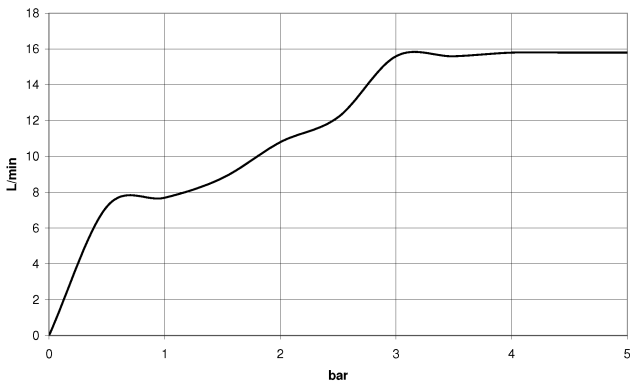

## EDITION PRO Hand shower - Chrome

---

28 019 626

- normal flow
- with anti-scale system
- 1/2" connection
- max. flow 15 l/min
- inherently safe from back flow.

	Chrome	28 019 626-00
	Matte Black	28 019 626-33
	Brushed Chrome	28 019 626-93

**EDITION PRO Hand shower - Chrome**

28 019 626

mm [inches]

**Flow rate chart**

**Certificates**

LGA\_29985.

**Spare parts list**

No.	Item Number	Name	Quantity used	Delivery time
1	09 23 01 039 90	sieve	1	2