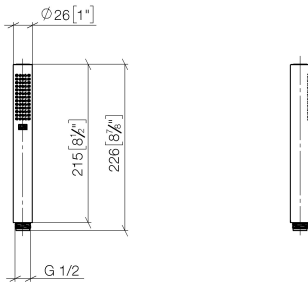

## EDITION PRO Hand shower - Chrome

---

28 019 626

- normal flow
- with anti-scale system
- 1/2" connection
- max. flow 15 l/min
- inherently safe from back flow.

	Chrome	28 019 626-00
	Matte Black	28 019 626-33
	Brushed Chrome	28 019 626-93

**EDITION PRO Hand shower - Chrome**

28 019 626

mm [inches]

**Flow rate chart**

**Certificates**

LGA\_29985.

**Spare parts list**

No.	Item Number	Name	Quantity used	Delivery time
1	09 23 01 039 90	sieve	1	2