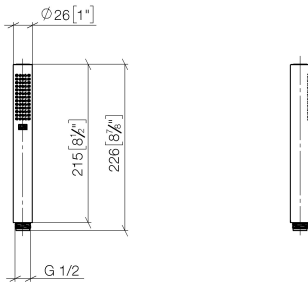

EDITION PRO Hand shower - Matte Black

28 019 626

- normal flow
- with anti-scale system
- 1/2" connection
- max. flow 15 l/min
- inherently safe from back flow.

	Matte Black	28 019 626-33
	Chrome	28 019 626-00
	Brushed Chrome	28 019 626-93

EDITION PRO Hand shower - Matte Black

28 019 626

mm [inches]

Flow rate chart

Certificates

LGA_29985.

Spare parts list

No.	Item Number	Name	Quantity used	Delivery time
1	09 23 01 039 90	sieve	1	2