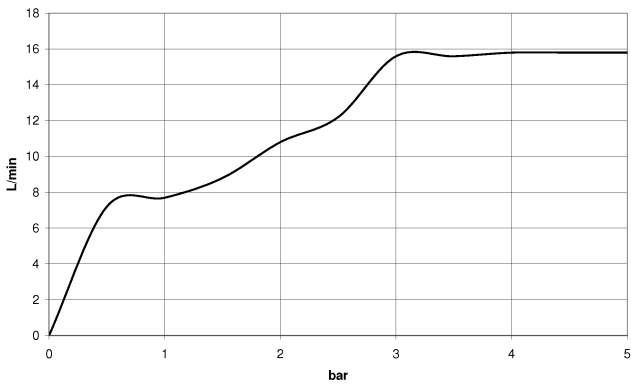

EDITION PRO Hand shower - Matte Black

28 019 626

- normal flow
- with anti-scale system
- 1/2" connection
- max. flow 15 l/min
- inherently safe from back flow.

	Matte Black	28 019 626-33
	Chrome	28 019 626-00
	Brushed Chrome	28 019 626-93

EDITION PRO Hand shower - Matte Black

28 019 626

mm [inches]

Flow rate chart

Certificates

LGA_29985.

Spare parts list

No.	Item Number	Name	Quantity used	Delivery time
1	09 23 01 039 90	sieve	1	2