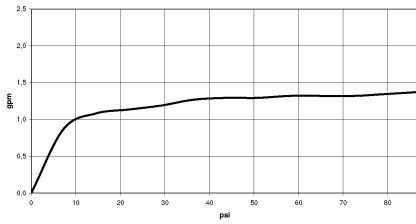

**SERIES-VARIOUS Hand shower - Brushed Champagne (22kt Gold)**

IMO

28 025 979

Fits: IMO, LULU, MADISON, MEM, TARA, CL.1, LISSÉ, VAIA, META, CYO

- spray head Ø 100mm
- COMPACT RAIN, max. flow rate 5 l/min (at 3 bar)
- with anti-scale system
- 1/2" connection
- This product reduces water consumption by % (compared to requirements of EPAct '92)
- This product can contribute to Water Use Reduction in LEED® Green Building Rating
- This product can help a building meet the requirements of Green Building Rating Systems, e.g. LEED®, BREEAM®, DGNB

# SERIES-VARIOUS Hand shower - Brushed Champagne (22kt Gold)

IMO

28 025 979

mm [inches]

## Flow rate chart

28 025 979

**Product version from 4/1/2023**

Parts for other  
finishes can be found  
here: [Chrome](#)

SERIES-VARIOUS Hand shower - Brushed Champagne (22kt Gold)

IMO

28 025 979

**Spare parts list**