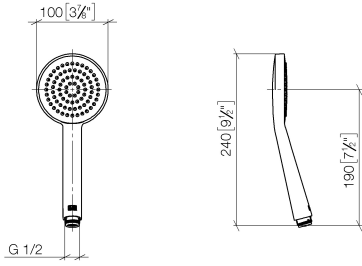

**SERIES-VARIOUS Hand shower - Brushed Champagne (22kt Gold)**

IMO

28 025 979

Fits: IMO, LULU, MADISON, MEM, TARA, CL.1, LISSÉ, VAIA, META, CYO

- spray head Ø 100mm
- COMPACT RAIN, max. flow rate 5 l/min (at 3 bar)
- with anti-scale system
- 1/2" connection
- This product reduces water consumption by % (compared to requirements of EPAct '92)
- This product can contribute to Water Use Reduction in LEED® Green Building Rating
- This product can help a building meet the requirements of Green Building Rating Systems, e.g. LEED®, BREEAM®, DGNB

Intrinsic protection against back flow.

	Brushed Champagne (22kt Gold)	28 025 979-46 0010
	Chrome	28 025 979-00 0010
	Brushed Platinum	28 025 979-06 0010
	Platinum	28 025 979-08 0010
	Dark Chrome	28 025 979-19 0010
	Light Gold	28 025 979-26 0010
	Brushed Durabronze (23kt Gold)	28 025 979-28 0010
	Matte Black	28 025 979-33 0010
	Champagne (22kt Gold)	28 025 979-47 0010
	Brushed Chrome	28 025 979-93 0010
	Brushed Dark Platinum	28 025 979-99 0010

# SERIES-VARIOUS Hand shower - Brushed Champagne (22kt Gold)

IMO

28 025 979

mm [inches]

## Flow rate chart

28 025 979

**Product version from 4/1/2023**

Parts for other  
finishes can be found  
here: [Chrome](#)

SERIES-VARIOUS Hand shower - Brushed Champagne (22kt Gold)

IMO

28 025 979

**Spare parts list**