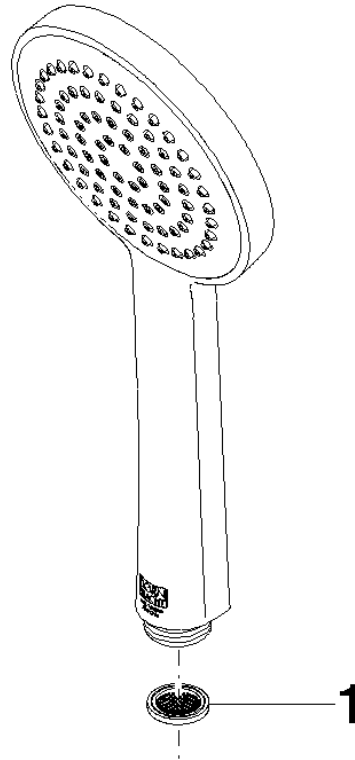

**SERIES-VARIOUS Hand shower - Brushed Champagne (22kt Gold)**

IMO

28 025 979

Fits: IMO, LULU, MADISON, MEM, TARA, CL.1, LISSÉ, VAIA, META, CYO

- spray head Ø 100mm
- COMPACT RAIN, max. flow rate 5 l/min (at 3 bar)
- with anti-scale system
- 1/2" connection
- This product reduces water consumption by % (compared to requirements of EPAct '92)
- This product can contribute to Water Use Reduction in LEED® Green Building Rating
- This product can help a building meet the requirements of Green Building Rating Systems, e.g. LEED®, BREEAM®, DGNB

Intrinsic protection against back flow.

	Brushed Champagne (22kt Gold)	28 025 979-46 0010
	Chrome	28 025 979-00 0010
	Brushed Platinum	28 025 979-06 0010
	Platinum	28 025 979-08 0010
	Dark Chrome	28 025 979-19 0010
	Light Gold	28 025 979-26 0010
	Brushed Durabronze (23kt Gold)	28 025 979-28 0010
	Matte Black	28 025 979-33 0010
	Champagne (22kt Gold)	28 025 979-47 0010
	Brushed Chrome	28 025 979-93 0010
	Brushed Dark Platinum	28 025 979-99 0010

# SERIES-VARIOUS Hand shower - Brushed Champagne (22kt Gold)

IMO

28 025 979

mm [inches]

## Flow rate chart

28 025 979

**Product version from 4/1/2023**

Parts for other  
finishes can be found  
here: [Chrome](#)

SERIES-VARIOUS Hand shower - Brushed Champagne (22kt Gold)

IMO

28 025 979

**Spare parts list**