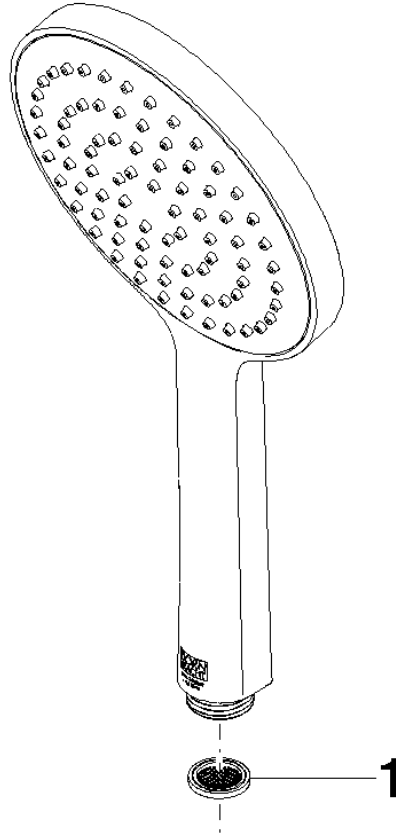

SERIES-VARIOUS Hand shower - Brushed Durabronz (23kt Gold)

IMO

28 027 979

Fits: IMO, LULU, MADISON, MEM, TARA, CL.1, LISSÉ, VAIA, META, CYO

- spray head Ø 130 mm
- COMPACT RAIN, max. flow rate 6.8 l/min (at 3 bar)
- with anti-scale system
- 1/2" connection
- This product reduces water consumption by % (compared to requirements of EPAAct '92)
- This product can contribute to Water Use Reduction in LEED® Green Building Rating
- This product can help a building meet the requirements of Green Building Rating Systems, e.g. LEED®, BREEAM®, DGNB

Intrinsic protection against back flow.

	Brushed Durabronz (23kt Gold)	28 027 979-28 0010
	Chrome	28 027 979-00 0010
	Brushed Platinum	28 027 979-06 0010
	Platinum	28 027 979-08 0010
	Dark Chrome	28 027 979-19 0010
	Light Gold	28 027 979-26 0010
	Matte Black	28 027 979-33 0010
	Brushed Champagne (22kt Gold)	28 027 979-46 0010
	Champagne (22kt Gold)	28 027 979-47 0010
	Brushed Chrome	28 027 979-93 0010
	Brushed Dark Platinum	28 027 979-99 0010

SERIES-VARIOUS Hand shower - Brushed Durabronz (23kt Gold)

IMO

28 027 979

mm [inches]

Flow rate chart

28 027 979

Product version from 4/1/2024

Parts for other
finishes can be found
here: Chrome

SERIES-VARIOUS Hand shower - Brushed Durabronz (23kt Gold)

IMO

28 027 979

Spare parts list

Product version from 4/1/2024

No.	Item Number	Name	Quantity used	Delivery time
	09 23 01 039 90	sieve	1	2