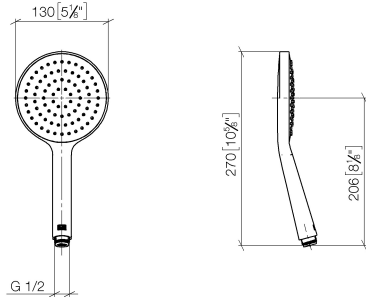

28 027 979

Fits: IMO, LULU, MADISON, MEM, TARA, CL.1, LISSÉ, VAIA, META, CYO

- spray head Ø 130 mm
- COMPACT RAIN, max. flow rate 6.8 l/min (at 3 bar)
- with anti-scale system
- 1/2" connection
- This product reduces water consumption by % (compared to requirements of EPAct '92)
- This product can contribute to Water Use Reduction in LEED® Green Building Rating
- This product can help a building meet the requirements of Green Building Rating Systems, e.g. LEED®, BREEAM®, DGNB

Intrinsic protection against back flow.

	Champagne (22kt Gold)	28 027 979-47 0010
	Chrome	28 027 979-00 0010
	Brushed Platinum	28 027 979-06 0010
	Platinum	28 027 979-08 0010
	Dark Chrome	28 027 979-19 0010
	Light Gold	28 027 979-26 0010
	Brushed Durabross (23kt Gold)	28 027 979-28 0010
	Matte Black	28 027 979-33 0010
	Brushed Champagne (22kt Gold)	28 027 979-46 0010
	Brushed Chrome	28 027 979-93 0010
	Brushed Dark Platinum	28 027 979-99 0010

SERIES-VARIOUS Hand shower - Champagne (22kt Gold)

IMO

28 027 979

mm [inches]

Flow rate chart

28 027 979

Product version from 4/1/2024

Parts for other
finishes can be found
here: [Chrome](#)