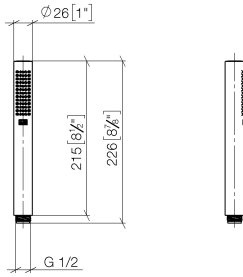

SERIES-VARIOUS Hand shower - Brushed Durabronz (23kt Gold)

IMO

28 029 979

Fits: IMO, LULU, MADISON, MEM, TARA, CL.1, LISSÉ, VAIA, META, CYO

- COMPACT RAIN, max. flow rate 6.8 l/min (at 3 bar)
- with anti-scale system
- 1/2" connection
- This product reduces water consumption by % (compared to requirements of EPA '92)
- This product can contribute to Water Use Reduction in LEED® Green Building Rating
- This product can help a building meet the requirements of Green Building Rating Systems, e.g. LEED®, BREEAM®, DGNB

Intrinsic protection against back flow.

	Brushed Durabronz (23kt Gold)	28 029 979-28 0010
	Chrome	28 029 979-00 0010
	Brushed Platinum	28 029 979-06 0010
	Platinum	28 029 979-08 0010
	Dark Chrome	28 029 979-19 0010
	Light Gold	28 029 979-26 0010
	Matte Black	28 029 979-33 0010
	Brushed Champagne (22kt Gold)	28 029 979-46 0010
	Champagne (22kt Gold)	28 029 979-47 0010
	Brushed Chrome	28 029 979-93 0010
	Brushed Dark Platinum	28 029 979-99 0010

SERIES-VARIOUS Hand shower - Brushed Durabronz (23kt Gold)

IMO

28 029 979

mm [inches]

Flow rate chart

28 029 979

Product version from 4/1/2024

Parts for other
finishes can be found
here: [Chrome](#)