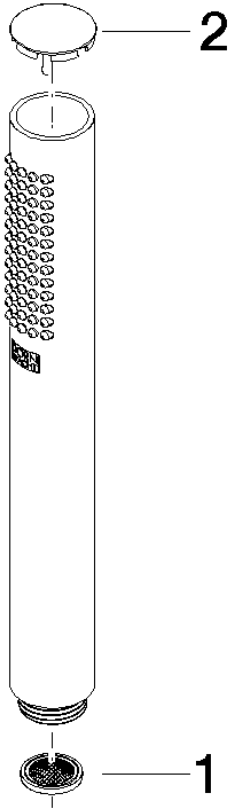

SERIES-VARIOUS Hand shower - Brushed Durabronz (23kt Gold)

IMO

28 029 979

Fits: IMO, LULU, MADISON, MEM, TARA, CL.1, LISSÉ, VAIA, META, CYO

- COMPACT RAIN, max. flow rate 6.8 l/min (at 3 bar)
- with anti-scale system
- 1/2" connection
- This product reduces water consumption by % (compared to requirements of EPA '92)
- This product can contribute to Water Use Reduction in LEED® Green Building Rating
- This product can help a building meet the requirements of Green Building Rating Systems, e.g. LEED®, BREEAM®, DGNB

Intrinsic protection against back flow.

	Brushed Durabronz (23kt Gold)	28 029 979-28 0010
	Chrome	28 029 979-00 0010
	Brushed Platinum	28 029 979-06 0010
	Platinum	28 029 979-08 0010
	Dark Chrome	28 029 979-19 0010
	Light Gold	28 029 979-26 0010
	Matte Black	28 029 979-33 0010
	Brushed Champagne (22kt Gold)	28 029 979-46 0010
	Champagne (22kt Gold)	28 029 979-47 0010
	Brushed Chrome	28 029 979-93 0010
	Brushed Dark Platinum	28 029 979-99 0010

SERIES-VARIOUS Hand shower - Brushed Durabronz (23kt Gold)

IMO

28 029 979

mm [inches]

Flow rate chart

28 029 979

Product version from 4/1/2024

Parts for other
finishes can be found
here: [Chrome](#)

SERIES-VARIOUS Hand shower - Brushed Durabrass (23kt Gold)

IMO

28 029 979

Spare parts list

Product version from 4/1/2024

No.	Item Number	Name	Quantity used	Delivery time
	09 23 01 039 90	sieve	2	2