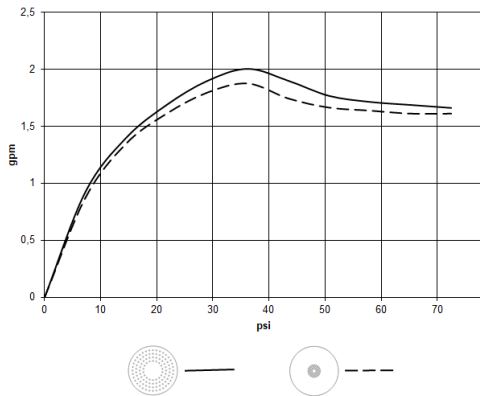

**Three-way diverter ensures that the product does not exceed the max. flow rate of 2.5 gpm at any setting. It does not permit the use of two functions simultaneously.**

**Three-way diverter trim is sold separately**

28 031 970

mm [inches]

Flow rate chart

Codes & Standards

California Energy  
Commission  
(CEC)

Water Sense