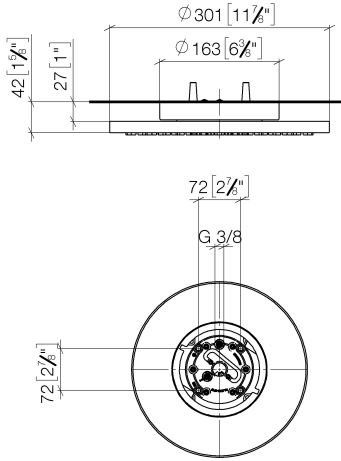

28 031 970

Fits: TARA, LISSÉ, VAIA, META

- rain shower Ø 300 mm
- PURE RAIN, max. flow rate 6.8 l/min (at 3 bar)
- PURIFY RAIN, max. flow rate 6 l/min (at 3 bar)
- Distance to ceiling from bottom edge of shower 40 mm
- with anti-scale system

### Required miscellaneous

**Concealed ceiling installation box for surface-mounted ceiling installation -** 35 041 970-90 0010

- max. recess depth 115 mm
- min. recess depth 90 mm
- Pre-assembly kit for three-way diverter included

28 031 970

mm [inches]

Flow rate chart

Codes & Standards

California Energy  
Commission  
(CEC)

Water Sense