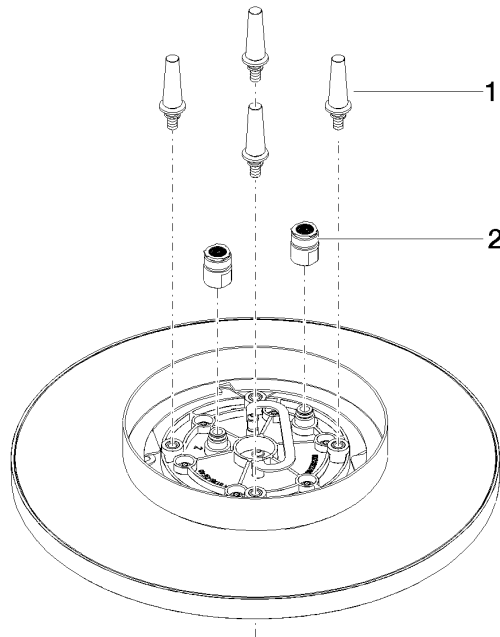

28 031 970

mm [inches]

Flow rate chart

Codes & Standards

California Energy  
Commission  
(CEC)

Water Sense

## Rain shower for surface-mounted ceiling installation 300 mm - Matte Black

---

TARA

28 031 970

### Spare parts list

| No. | Item Number        | Name       | Quantity used | Delivery time |
|-----|--------------------|------------|---------------|---------------|
| 1   | 90 17 20 263 00 90 | fixing set | 1             | 2             |
| 2   | 90 24 03 309 02 90 | connection | 2             | 2             |