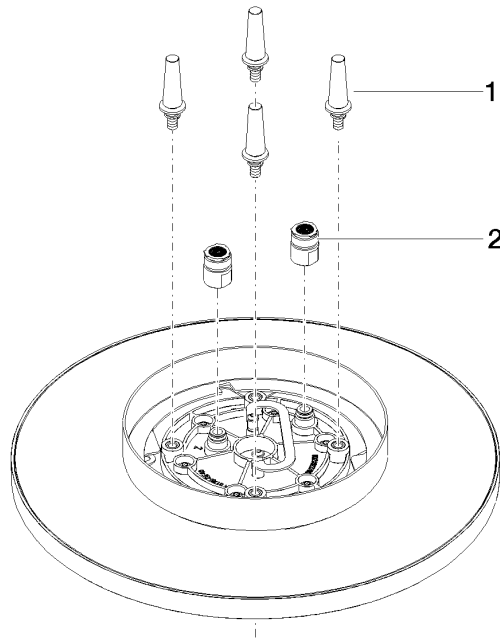

Rain shower for surface-mounted ceiling installation 300 mm - Brushed Dark Platinum

TARA

28 031 970

Fits: TARA, LISSÉ, VAIA, META

- rain shower Ø 300 mm
- PURE RAIN, max. flow rate 6.8 l/min (at 3 bar)
- PURIFY RAIN, max. flow rate 6 l/min (at 3 bar)
- Distance to ceiling from bottom edge of shower 40 mm
- with anti-scale system

Three-way diverter ensures that the product does not exceed the max. flow rate of 2.5 gpm at any setting. It does not permit the use of two functions simultaneously.

Three-way diverter trim is sold separately

Rain shower for surface-mounted ceiling installation 300 mm - Brushed Dark Platinum

TARA

28 031 970
mm [inches]

Flow rate chart

Codes & Standards

California Energy
Commission
(CEC)

Water Sense

Rain shower for surface-mounted ceiling installation 300 mm - Brushed Dark
Platinum

TARA

28 031 970

Certificates

IAPMO_11777.

IAPMO_4976 (7).

28 031 970

Spare parts list

No.	Item Number	Name	Quantity used	Delivery time
1	90 17 20 263 00 90	fixing set	1	2
2	90 24 03 309 02 90	connection	2	2