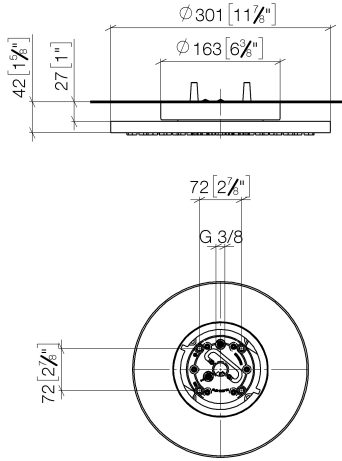

Rain shower for surface-mounted ceiling installation 300 mm - Brushed Dark Platinum

TARA

28 031 970

Fits: TARA, LISSÉ, VAIA, META

- rain shower Ø 300 mm
- PURE RAIN, max. flow rate 6.8 l/min (at 3 bar)
- PURIFY RAIN, max. flow rate 6 l/min (at 3 bar)
- Distance to ceiling from bottom edge of shower 40 mm
- with anti-scale system

Required miscellaneous

Concealed ceiling installation box for surface-mounted ceiling installation - 35 041 970-90 0010

- max. recess depth 115 mm
- min. recess depth 90 mm
- Pre-assembly kit for three-way diverter included

Rain shower for surface-mounted ceiling installation 300 mm - Brushed Dark Platinum

TARA

28 031 970
mm [inches]

Flow rate chart

Codes & Standards

California Energy
Commission
(CEC)

Water Sense

Rain shower for surface-mounted ceiling installation 300 mm - Brushed Dark
Platinum

TARA

28 031 970

Certificates

IAPMO_11777.

IAPMO_4976 (7).

28 031 970

Spare parts list

No.	Item Number	Name	Quantity used	Delivery time
1	90 17 20 263 00 90	fixing set	1	2
2	90 24 03 309 02 90	connection	2	2