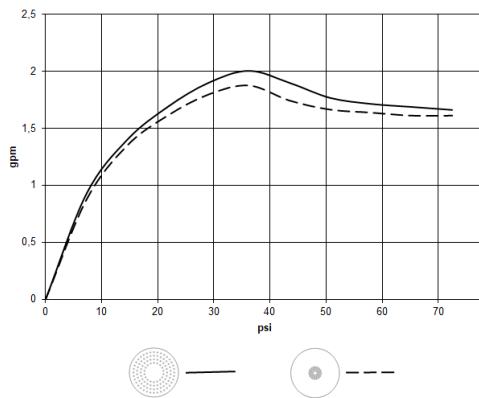

**Rain shower for surface-mounted ceiling installation with light 300 mm -
Brushed Platinum**

TARA

28 032 970

mm [inches]

Flow rate chart

Codes & Standards

California Energy
Commission
(CEC)

Water Sense