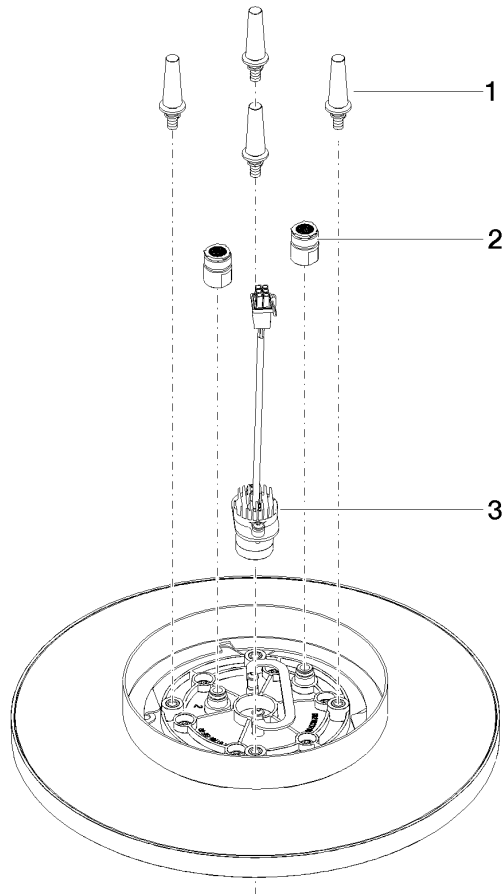

**Rain shower for surface-mounted ceiling installation with light 300 mm -
Brushed Platinum**

TARA

28 032 970

Fits: TARA, LISSÉ, VAIA, META

- rain shower Ø 300 mm
- PURE RAIN, max. flow rate 6.8 l/min (at 3 bar)
- PURIFY RAIN, max. flow rate 6 l/min (at 3 bar)
- Distance to ceiling from bottom edge of shower 40 mm
- with anti-scale system
- central LED Spot 3000 K
- Provided by customer: Light switch
- This product can help a building meet the requirements of Green Building Rating Systems, e.g. LEED®, BREEAM®, DGNB
- Not suitable for use in a steam room.

**Rain shower for surface-mounted ceiling installation with light 300 mm -
Brushed Platinum**

TARA

28 032 970

mm [inches]

Flow rate chart

Codes & Standards

California Energy
Commission
(CEC)

Water Sense

Rain shower for surface-mounted ceiling installation with light 300 mm -
Brushed Platinum

TARA

28 032 970

Certificates

IAPMO_11777.

IAPMO_4976 (7).

28 032 970

Spare parts list

No.	Item Number	Name	Quantity used	Delivery time
1	90 17 20 263 00 90	fixing set	1	2
2	90 24 03 309 02 90	connection	2	2
3	90 10 01 225 00 90	electronic accessories	1	2