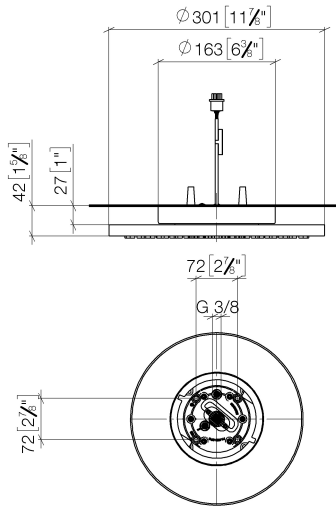

**Rain shower for surface-mounted ceiling installation with light 300 mm -
Brushed Platinum**

TARA

28 032 970

Fits: TARA, LISSÉ, VAIA, META

- rain shower Ø 300 mm
- PURE RAIN, max. flow rate 6.8 l/min (at 3 bar)
- PURIFY RAIN, max. flow rate 6 l/min (at 3 bar)
- Distance to ceiling from bottom edge of shower 40 mm
- with anti-scale system
- central LED Spot 3000 K
- Provided by customer: Light switch
- This product can help a building meet the requirements of Green Building Rating Systems, e.g. LEED®, BREEAM®, DGNB
- Not suitable for use in a steam room.

Required miscellaneous

Concealed ceiling installation box for surface-mounted ceiling installation with light - 35 042 970-90 0010

- max. recess depth 115 mm
- Provided by customer: Light switch
- min. recess depth 90 mm
- Pre-assembly kit for three-way diverter included

**Rain shower for surface-mounted ceiling installation with light 300 mm -
Brushed Platinum**

TARA

28 032 970

mm [inches]

Flow rate chart

Codes & Standards

California Energy
Commission
(CEC)

Water Sense

No.	Item Number	Name	Quantity used	Delivery time
1	90 17 20 263 00 90	fixing set	1	2
2	90 24 03 309 02 90	connection	2	2
3	90 10 01 225 00 90	electronic accessories	1	2