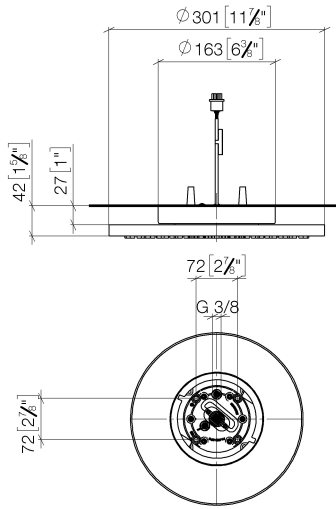

**Rain shower for surface-mounted ceiling installation with light 300 mm -  
Brushed Light Gold**

TARA

28 032 970

Fits: TARA, LISSÉ, VAIA, META

- rain shower Ø 300 mm
- PURE RAIN, max. flow rate 6.8 l/min (at 3 bar)
- PURIFY RAIN, max. flow rate 6 l/min (at 3 bar)
- Distance to ceiling from bottom edge of shower 40 mm
- with anti-scale system
- central LED Spot 3000 K
- Provided by customer: Light switch
- This product can help a building meet the requirements of Green Building Rating Systems, e.g. LEED®, BREEAM®, DGNB
- Not suitable for use in a steam room.

**Required miscellaneous**

**Concealed ceiling installation box for surface-mounted ceiling installation with light -** 35 042 970-90 0010

- min. recess depth 90 mm
- Pre-assembly kit for three-way diverter included
- max. recess depth 115 mm
- Provided by customer: Light switch

**Rain shower for surface-mounted ceiling installation with light 300 mm -  
Brushed Light Gold**

TARA

28 032 970

mm [inches]

**Flow rate chart**

**Codes & Standards**

California Energy  
Commission  
(CEC)