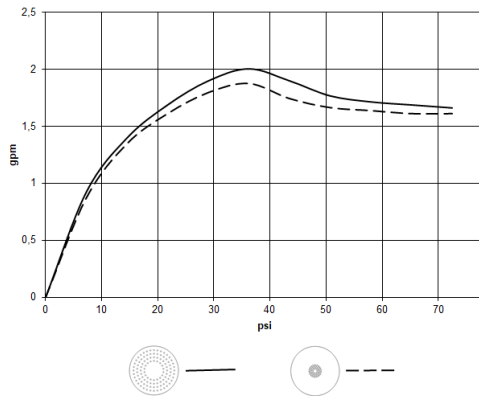

**Rain shower for surface-mounted ceiling installation with light 300 mm -  
Brushed Light Gold**

TARA

28 032 970

Fits: TARA, LISSÉ, VAIA, META

- rain shower Ø 300 mm
- PURE RAIN, max. flow rate 6.8 l/min (at 3 bar)
- PURIFY RAIN, max. flow rate 6 l/min (at 3 bar)
- Distance to ceiling from bottom edge of shower 40 mm
- with anti-scale system
- central LED Spot 3000 K
- Provided by customer: Light switch
- This product can help a building meet the requirements of Green Building Rating Systems, e.g. LEED®, BREEAM®, DGNB
- Not suitable for use in a steam room.

**Rain shower for surface-mounted ceiling installation with light 300 mm -  
Brushed Light Gold**

TARA

28 032 970

mm [inches]

**Flow rate chart**

**Codes & Standards**

California Energy  
Commission  
(CEC)