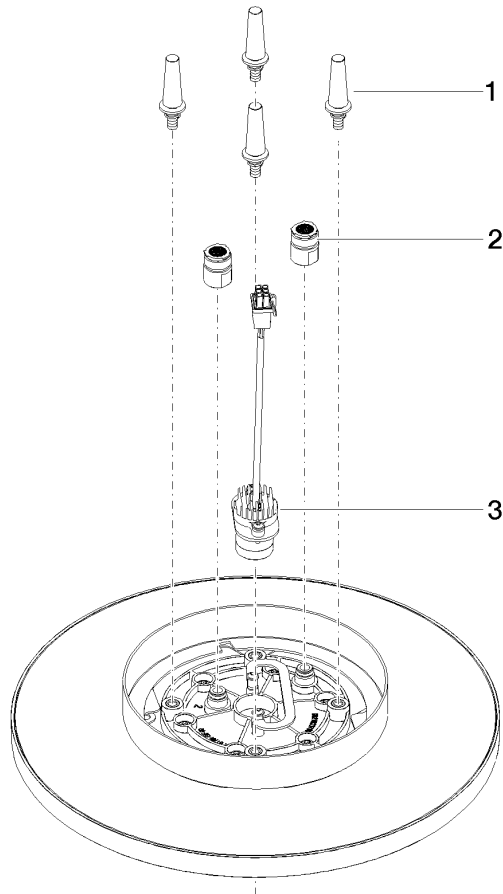

**Rain shower for surface-mounted ceiling installation with light 300 mm -  
Brushed Light Gold**

TARA

28 032 970

Fits: TARA, LISSÉ, VAIA, META

- rain shower Ø 300 mm
- PURE RAIN, max. flow rate 6.8 l/min (at 3 bar)
- PURIFY RAIN, max. flow rate 6 l/min (at 3 bar)
- Distance to ceiling from bottom edge of shower 40 mm
- with anti-scale system
- central LED Spot 3000 K
- Provided by customer: Light switch
- This product can help a building meet the requirements of Green Building Rating Systems, e.g. LEED®, BREEAM®, DGNB
- Not suitable for use in a steam room.

**Required miscellaneous**

**Concealed ceiling installation box for surface-mounted ceiling installation with light -** 35 042 970-90 0010

- min. recess depth 90 mm
- Pre-assembly kit for three-way diverter included
- max. recess depth 115 mm
- Provided by customer: Light switch

**Rain shower for surface-mounted ceiling installation with light 300 mm -  
Brushed Light Gold**

TARA

28 032 970

mm [inches]

**Flow rate chart**

**Codes & Standards**

California Energy  
Commission  
(CEC)

### Spare parts list

| No. | Item Number        | Name                   | Quantity used | Delivery time |
|-----|--------------------|------------------------|---------------|---------------|
| 1   | 90 17 20 263 00 90 | fixing set             | 1             | 2             |
| 2   | 90 24 03 309 02 90 | connection             | 2             | 2             |
| 3   | 90 10 01 225 00 90 | electronic accessories | 1             | 2             |