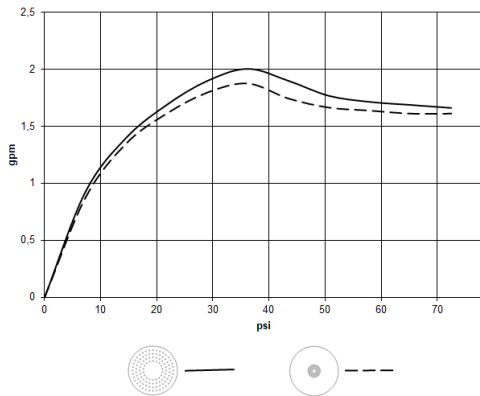

**Rain shower for surface-mounted ceiling installation with light 300 mm - Matte Black**

TARA

28 032 970

Fits: TARA, LISSÉ, VAIA, META

- rain shower Ø 300 mm
- PURE RAIN, max. flow rate 6.8 l/min (at 3 bar)
- PURIFY RAIN, max. flow rate 6 l/min (at 3 bar)
- Distance to ceiling from bottom edge of shower 40 mm
- with anti-scale system
- Output 350 mA SELV / Class II
- F
- Provided by customer: Light switch
- Not suitable for use in a steam room.

**Rain shower for surface-mounted ceiling installation with light 300 mm - Matte Black**

TARA

28 032 970  
mm [inches]

**Flow rate chart**

**Codes & Standards**

ASME A112.18.1	California Energy Commission (CEC)	cUPC	EPA WaterSense
Water Sense	WaterSense		