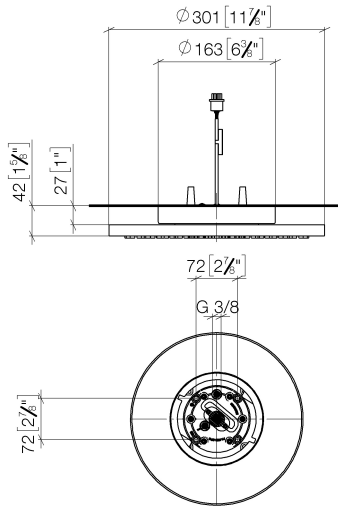

**Rain shower for surface-mounted ceiling installation with light 300 mm - Matte Black**

TARA

28 032 970

Fits: TARA, LISSÉ, VAIA, META

- rain shower Ø 300 mm
- PURE RAIN, max. flow rate 6.8 l/min (at 3 bar)
- PURIFY RAIN, max. flow rate 6 l/min (at 3 bar)
- Distance to ceiling from bottom edge of shower 40 mm
- with anti-scale system
- Output 350 mA SELV / Class II
- F
- Provided by customer: Light switch
- Not suitable for use in a steam room.

**Required miscellaneous**

**Concealed ceiling installation box for surface-mounted ceiling installation with light -** 35 042 970-90 0010

- max. recess depth 115 mm
- Provided by customer: Light switch
- min. recess depth 90 mm
- Pre-assembly kit for three-way diverter included

**Rain shower for surface-mounted ceiling installation with light 300 mm - Matte Black**

TARA

28 032 970  
mm [inches]

**Flow rate chart**

**Codes & Standards**

ASME A112.18.1	California Energy Commission (CEC)	cUPC	EPA WaterSense
Water Sense	WaterSense		