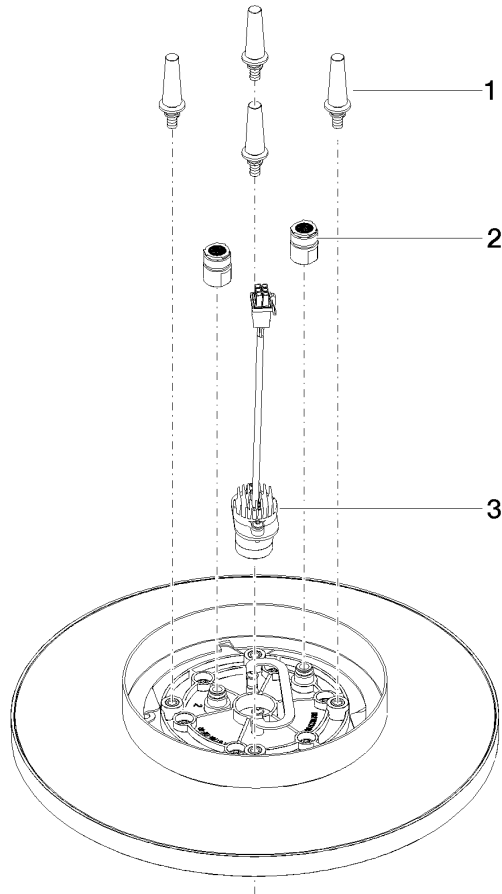

**Rain shower for surface-mounted ceiling installation with light 300 mm - Matte Black**

TARA

28 032 970

Fits: TARA, LISSÉ, VAIA, META

- rain shower Ø 300 mm
- PURE RAIN, max. flow rate 6.8 l/min (at 3 bar)
- PURIFY RAIN, max. flow rate 6 l/min (at 3 bar)
- Distance to ceiling from bottom edge of shower 40 mm
- with anti-scale system
- Output 350 mA SELV / Class II
- F
- Provided by customer: Light switch
- Not suitable for use in a steam room.

**Rain shower for surface-mounted ceiling installation with light 300 mm - Matte Black**

TARA

28 032 970  
mm [inches]

**Flow rate chart**

**Codes & Standards**

ASME A112.18.1	California Energy Commission (CEC)	cUPC	EPA WaterSense
Water Sense	WaterSense		

Rain shower for surface-mounted ceiling installation with light 300 mm - Matte  
Black

---

TARA

28 032 970

Certificates

---

IAPMO\_4976

IAPMO\_11

28 032 970

Product version from 5/1/2022

Rain shower for surface-mounted ceiling installation with light 300 mm - Matte Black

TARA

28 032 970

**Spare parts list**

**Product version from 5/1/2022**

No.	Item Number	Name	Quantity used	Delivery time
	90 17 20 263 00 90	fixing set	4	2