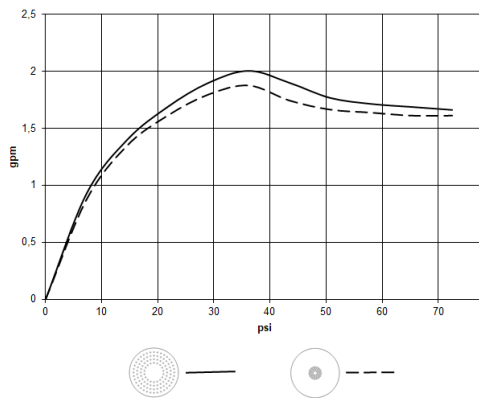

**Rain shower for surface-mounted ceiling installation with light 300 mm -
Brushed Champagne (22kt Gold)**

TARA

28 032 970

Fits: TARA, LISSÉ, VAIA, META

- rain shower Ø 300 mm
- PURE RAIN, max. flow rate 6.8 l/min (at 3 bar)
- PURIFY RAIN, max. flow rate 6 l/min (at 3 bar)
- Distance to ceiling from bottom edge of shower 40 mm
- with anti-scale system
- central LED Spot 3000 K
- Provided by customer: Light switch
- This product can help a building meet the requirements of Green Building Rating Systems, e.g. LEED®, BREEAM®, DGNB
- Not suitable for use in a steam room.

Rain shower for surface-mounted ceiling installation with light 300 mm - Brushed Champagne (22kt Gold)

TARA

28 032 970

mm [inches]

Flow rate chart

Codes & Standards

California Energy
Commission
(CEC)

28 032 970