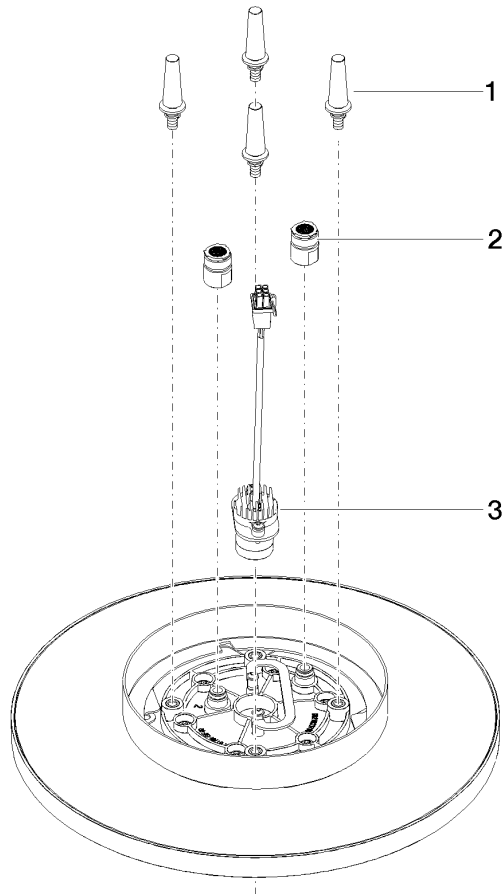

**Rain shower for surface-mounted ceiling installation with light 300 mm -
Brushed Champagne (22kt Gold)**

TARA

28 032 970

Fits: TARA, LISSÉ, VAIA, META

- rain shower Ø 300 mm
- PURE RAIN, max. flow rate 6.8 l/min (at 3 bar)
- PURIFY RAIN, max. flow rate 6 l/min (at 3 bar)
- Distance to ceiling from bottom edge of shower 40 mm
- with anti-scale system
- central LED Spot 3000 K
- Provided by customer: Light switch
- This product can help a building meet the requirements of Green Building Rating Systems, e.g. LEED®, BREEAM®, DGNB
- Not suitable for use in a steam room.

Required miscellaneous

Concealed ceiling installation box for surface-mounted ceiling installation with light - 35 042 970-90 0010

- min. recess depth 90 mm
- Pre-assembly kit for three-way diverter included
- max. recess depth 115 mm
- Provided by customer: Light switch

Rain shower for surface-mounted ceiling installation with light 300 mm - Brushed Champagne (22kt Gold)

TARA

28 032 970

mm [inches]

Flow rate chart

Codes & Standards

California Energy
Commission
(CEC)

28 032 970

Spare parts list

No.	Item Number	Name	Quantity used	Delivery time
1	90 17 20 263 00 90	fixing set	1	2
2	90 24 03 309 02 90	connection	2	2
3	90 10 01 225 00 90	electronic accessories	1	2