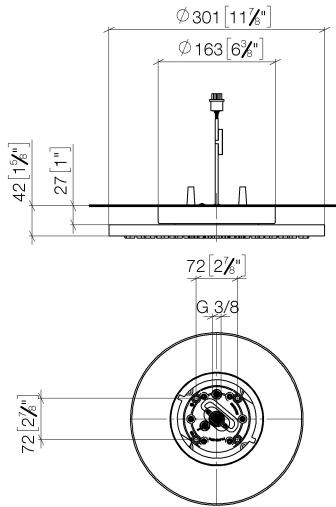

**Rain shower for surface-mounted ceiling installation with light 300 mm -
Brushed Champagne (22kt Gold)**

TARA

28 032 970

Fits: TARA, LISSÉ, VAIA, META

- rain shower Ø 300 mm
- PURE RAIN, max. flow rate 6.8 l/min (at 3 bar)
- PURIFY RAIN, max. flow rate 6 l/min (at 3 bar)
- Distance to ceiling from bottom edge of shower 40 mm
- with anti-scale system
- central LED Spot 3000 K
- Provided by customer: Light switch
- This product can help a building meet the requirements of Green Building Rating Systems, e.g. LEED®, BREEAM®, DGNB
- Not suitable for use in a steam room.

Required miscellaneous

Concealed ceiling installation box for surface-mounted ceiling installation with light - 35 042 970-90 0010

- min. recess depth 90 mm
- Pre-assembly kit for three-way diverter included
- max. recess depth 115 mm
- Provided by customer: Light switch

Rain shower for surface-mounted ceiling installation with light 300 mm - Brushed Champagne (22kt Gold)

TARA

28 032 970

mm [inches]

Flow rate chart

Codes & Standards

California Energy
Commission
(CEC)

28 032 970