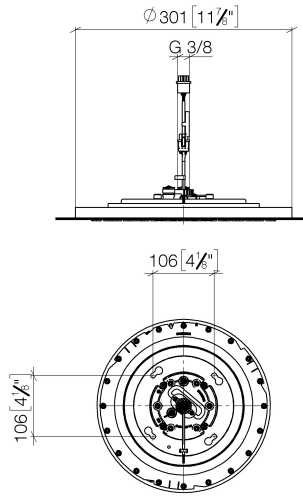

28 034 970 Product version from 5/1/2022

Fits: TARA, LISSÉ, VAIA, META

- rain shower Ø 300 mm
- PURE RAIN, max. flow rate 6.8 l/min (at 3 bar)
- PURIFY RAIN, max. flow rate 6 l/min (at 3 bar)
- min. recess depth 137 mm
- with anti-scale system

Required miscellaneous

Concealed ceiling installation box for recessed ceiling installation with light - 35 034 970-90 0010

- recess depth mm
- To be provided by the customer. Zigbee Gateway!
- Pre-assembly kit for three-way diverter included

28 034 970 Product version from 5/1/2022

mm [inches]

Flow rate chart

Codes & Standards

California Energy
Commission
(CEC)

Spare parts list

No.	Item Number	Name	Quantity used	Delivery time
1	90 10 01 221 00 90	electronic accessories	1	2
2	90 24 03 309 02 90	connection	1	2
3	90 10 01 225 00 90	electronic accessories	1	2