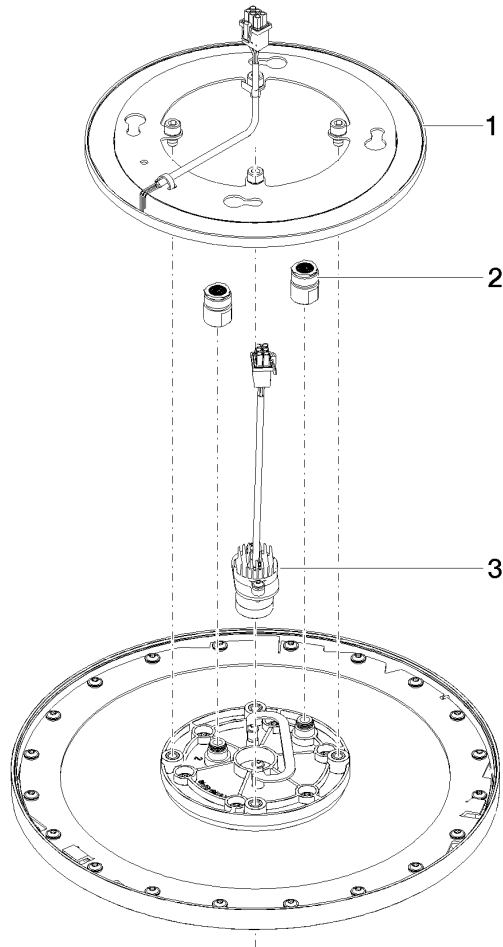

28 034 970 Product version from 5/1/2022

Fits: TARA, LISSÉ, VAIA, META

- rain shower Ø 300 mm
- PURE RAIN, max. flow rate 6.8 l/min (at 3 bar)
- PURIFY RAIN, max. flow rate 6 l/min (at 3 bar)
- min. recess depth 137 mm
- with anti-scale system

includes light bulbs with a Class G energy efficiency

	Dark Chrome	28 034 970-19 0010
	Chrome	28 034 970-00 0010
	Brushed Platinum	28 034 970-06 0010
	Platinum	28 034 970-08 0010
	Light Gold	28 034 970-26 0010
	Brushed Light Gold	28 034 970-27 0010
	Brushed Durabronze (23kt Gold)	28 034 970-28 0010
	Matte Black	28 034 970-33 0010
	Brushed Bronze	28 034 970-42 0010
	Brushed Champagne (22kt Gold)	28 034 970-46 0010
	Champagne (22kt Gold)	28 034 970-47 0010
	Brushed Chrome	28 034 970-93 0010
	Brushed Dark Platinum	28 034 970-99 0010

Required miscellaneous

Concealed ceiling installation box for recessed ceiling installation with light - 35 034 970-90 0010

- recess depth mm
- To be provided by the customer. Zigbee Gateway!
- Pre-assembly kit for three-way diverter included

28 034 970 Product version from 5/1/2022

mm [inches]

Flow rate chart

Codes & Standards

California Energy
Commission
(CEC)

Spare parts list

No.	Item Number	Name	Quantity used	Delivery time
1	90 10 01 221 00 90	electronic accessories	1	2
2	90 24 03 309 02 90	connection	1	2
3	90 10 01 225 00 90	electronic accessories	1	2