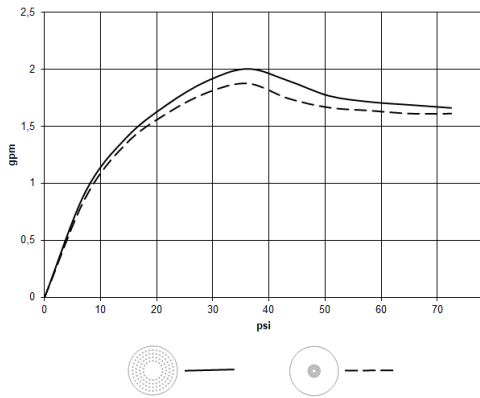

includes light bulbs with a Class G energy efficiency

	Dark Chrome	28 034 970-19 0010
	Chrome	28 034 970-00 0010
	Brushed Platinum	28 034 970-06 0010
	Platinum	28 034 970-08 0010
	Light Gold	28 034 970-26 0010
	Brushed Light Gold	28 034 970-27 0010
	Brushed Durabronze (23kt Gold)	28 034 970-28 0010
	Matte Black	28 034 970-33 0010
	Brushed Bronze	28 034 970-42 0010
	Brushed Champagne (22kt Gold)	28 034 970-46 0010
	Champagne (22kt Gold)	28 034 970-47 0010
	Brushed Chrome	28 034 970-93 0010
	Brushed Dark Platinum	28 034 970-99 0010

28 034 970 Product version from 5/1/2022

mm [inches]

Flow rate chart

Codes & Standards

California Energy
Commission
(CEC)

Spare parts list

No.	Item Number	Name	Quantity used	Delivery time
1	90 10 01 221 00 90	electronic accessories	1	2
2	90 24 03 309 02 90	connection	1	2
3	90 10 01 225 00 90	electronic accessories	1	2