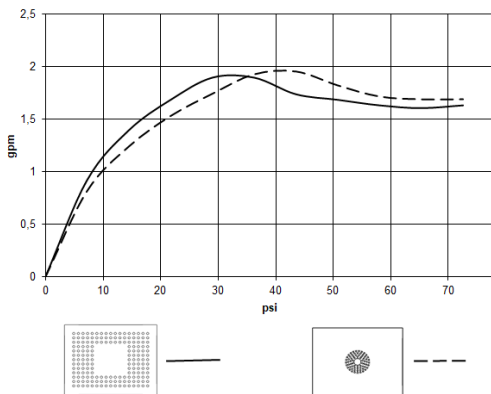

## Rain shower for surface-mounted ceiling installation 300 x 240 mm - Brushed Chrome

IMO

28 041 980

Fits: IMO, LULU, MEM, CL.1, CYO

- rain shower 300 x 240mm
- PURE RAIN, max. flow rate 6.8 l/min (at 3 bar)
- PURIFY RAIN, max. flow rate 6 l/min (at 3 bar)
- with anti-scale system
- Distance to ceiling from bottom edge of shower 40 mm
- This product can help a building meet the requirements of Green Building Rating Systems, e.g. LEED®, BREEAM®, DGNB
- Not suitable for use in a steam room.

# Rain shower for surface-mounted ceiling installation 300 x 240 mm - Brushed Chrome

IMO

28 041 980  
mm [inches]

## Flow rate chart