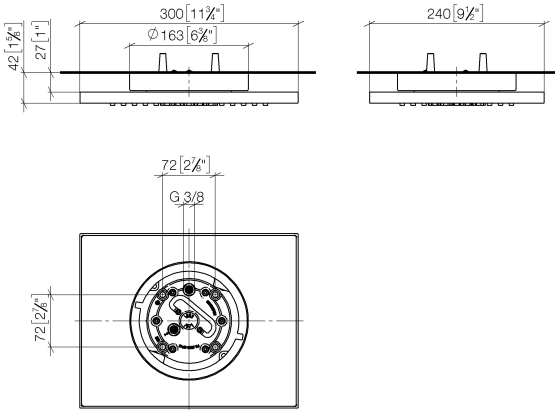

## Rain shower for surface-mounted ceiling installation 300 x 240 mm - Brushed Chrome

IMO

28 041 980

Fits: IMO, LULU, MEM, CL.1, CYO

- rain shower 300 x 240mm
- PURE RAIN, max. flow rate 6.8 l/min (at 3 bar)
- PURIFY RAIN, max. flow rate 6 l/min (at 3 bar)
- with anti-scale system
- Distance to ceiling from bottom edge of shower 40 mm
- This product can help a building meet the requirements of Green Building Rating Systems, e.g. LEED®, BREEAM®, DGNB
- Not suitable for use in a steam room.

### Required miscellaneous

**Concealed ceiling installation box for surface-mounted ceiling installation -** 35 041 970-90 0010

- max. recess depth 115 mm
- min. recess depth 90 mm
- Pre-assembly kit for three-way diverter included

# Rain shower for surface-mounted ceiling installation 300 x 240 mm - Brushed Chrome

IMO

28 041 980  
mm [inches]