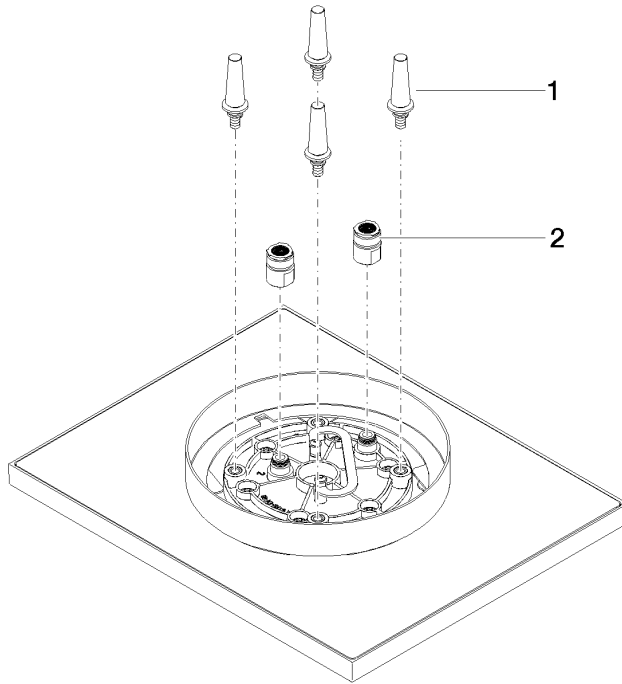

## Rain shower for surface-mounted ceiling installation 300 x 240 mm - Brushed Chrome

IMO

28 041 980

Fits: IMO, LULU, MEM, CL.1, CYO

- rain shower 300 x 240mm
- PURE RAIN, max. flow rate 6.8 l/min (at 3 bar)
- PURIFY RAIN, max. flow rate 6 l/min (at 3 bar)
- with anti-scale system
- Distance to ceiling from bottom edge of shower 40 mm
- This product can help a building meet the requirements of Green Building Rating Systems, e.g. LEED®, BREEAM®, DGNB
- Not suitable for use in a steam room.

# Rain shower for surface-mounted ceiling installation 300 x 240 mm - Brushed Chrome

IMO

28 041 980  
mm [inches]

## Codes & Standards

ASME A112.18.1	California Energy Commission (CEC)	cUPC	EPA WaterSense
Water Sense	WaterSense		

Rain shower for surface-mounted ceiling installation 300 x 240 mm - Brushed Chrome

---

IMO

28 041 980

Certificates

---

IAPMO\_4976

IAPMO\_11

28 041 980

**Product version from 5/1/2022**

Rain shower for surface-mounted ceiling installation 300 x 240 mm - Brushed Chrome