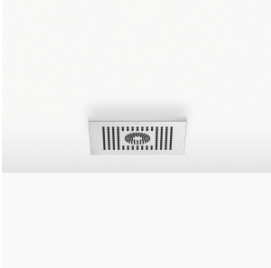

## Rain shower for surface-mounted ceiling installation 300 x 240 mm - Brushed Chrome

IMO

28 041 980

Fits: IMO, LULU, MEM, CL.1, CYO

- rain shower 300 x 240mm
- PURE RAIN, max. flow rate 6.8 l/min (at 3 bar)
- PURIFY RAIN, max. flow rate 6 l/min (at 3 bar)
- with anti-scale system
- Distance to ceiling from bottom edge of shower 40 mm
- This product can help a building meet the requirements of Green Building Rating Systems, e.g. LEED®, BREEAM®, DGNB
- Not suitable for use in a steam room.

**Three-way diverter ensures that the product does not exceed the max. flow rate of 2.5 gpm at any setting. It does not permit the use of two functions simultaneously.**

**Three-way diverter trim is sold separately**

**Pre-assembly kit for three-way diverter included**

Three-way diverter ensures that the product does not exceed the max. flow rate of 2.5 gpm at any setting. It does not permit the use of two functions simultaneously.

Three-way diverter trim is sold separately

Pre-assembly kit for three-way diverter included

	Brushed Chrome	28 041 980-93 0010
	Chrome	28 041 980-00 0010
	Brushed Platinum	28 041 980-06 0010
	Platinum	28 041 980-08 0010
	Dark Chrome	28 041 980-19 0010
	Brushed Light Gold	28 041 980-27 0010
	Brushed Durabronze (23kt Gold)	28 041 980-28 0010
	Matte Black	28 041 980-33 0010
	Brushed Champagne (22kt Gold)	28 041 980-46 0010
	Champagne (22kt Gold)	28 041 980-47 0010
	Brushed Dark Platinum	28 041 980-99 0010