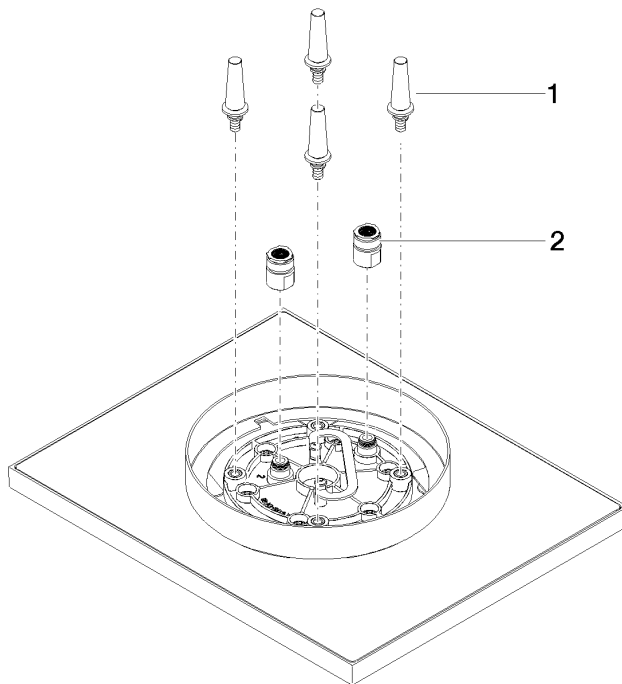

Rain shower for surface-mounted ceiling installation 300 x 240 mm - Brushed Dark Platinum

IMO

28 041 980

Fits: IMO, LULU, MEM, CL.1, CYO

- rain shower 300 x 240mm
- PURE RAIN, max. flow rate 6.8 l/min (at 3 bar)
- PURIFY RAIN, max. flow rate 6 l/min (at 3 bar)
- with anti-scale system
- Distance to ceiling from bottom edge of shower 40 mm
- This product can help a building meet the requirements of Green Building Rating Systems, e.g. LEED®, BREEAM®, DGNB
- Not suitable for use in a steam room.

Rain shower for surface-mounted ceiling installation 300 x 240 mm - Brushed Dark Platinum

IMO

28 041 980
mm [inches]

Flow rate chart

Codes & Standards

ASME A112.18.1	California Energy Commission (CEC)	cUPC	EPA WaterSense
Water Sense	WaterSense		

Rain shower for surface-mounted ceiling installation 300 x 240 mm - Brushed
Dark Platinum

IMO

28 041 980

Certificates

IAPMO_4976

IAPMO_11

28 041 980

Product version from 5/1/2022

Rain shower for surface-mounted ceiling installation 300 x 240 mm - Brushed
Dark Platinum

IMO

28 041 980

Spare parts list

Product version from 5/1/2022

No.	Item Number	Name	Quantity used	Delivery time
	90 17 20 263 00 90	fixing set	3	2