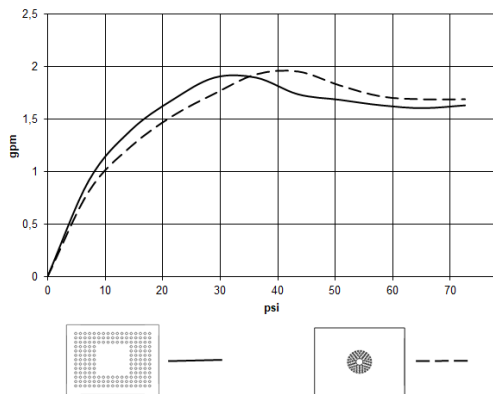

Rain shower for surface-mounted ceiling installation 300 x 240 mm - Brushed Dark Platinum

IMO

28 041 980

Fits: IMO, LULU, MEM, CL.1, CYO

- rain shower 300 x 240mm
- PURE RAIN, max. flow rate 6.8 l/min (at 3 bar)
- PURIFY RAIN, max. flow rate 6 l/min (at 3 bar)
- with anti-scale system
- Distance to ceiling from bottom edge of shower 40 mm
- This product can help a building meet the requirements of Green Building Rating Systems, e.g. LEED®, BREEAM®, DGNB
- Not suitable for use in a steam room.

Rain shower for surface-mounted ceiling installation 300 x 240 mm - Brushed Dark Platinum

IMO

28 041 980
mm [inches]

Flow rate chart

Codes & Standards

ASME A112.18.1	California Energy Commission (CEC)	cUPC	EPA WaterSense
Water Sense	WaterSense		