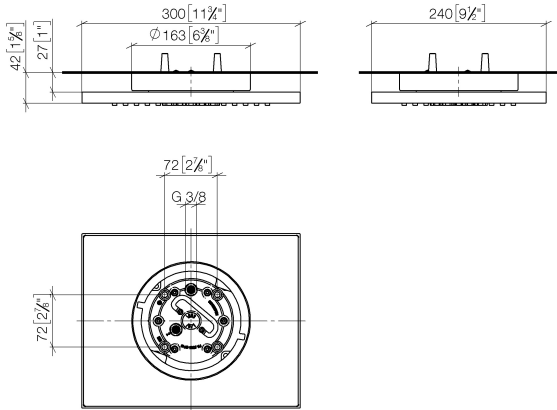

Rain shower for surface-mounted ceiling installation 300 x 240 mm - Brushed Dark Platinum

IMO

28 041 980

Fits: IMO, LULU, MEM, CL.1, CYO

- rain shower 300 x 240mm
- PURE RAIN, max. flow rate 6.8 l/min (at 3 bar)
- PURIFY RAIN, max. flow rate 6 l/min (at 3 bar)
- with anti-scale system
- Distance to ceiling from bottom edge of shower 40 mm
- This product can help a building meet the requirements of Green Building Rating Systems, e.g. LEED®, BREEAM®, DGNB
- Not suitable for use in a steam room.

Required miscellaneous

Concealed ceiling installation box for surface-mounted ceiling installation - 35 041 970-90 0010

- max. recess depth 115 mm
- min. recess depth 90 mm
- Pre-assembly kit for three-way diverter included

Rain shower for surface-mounted ceiling installation 300 x 240 mm - Brushed Dark Platinum

IMO

28 041 980
mm [inches]

Flow rate chart

Codes & Standards

ASME A112.18.1	California Energy Commission (CEC)	cUPC	EPA WaterSense
Water Sense	WaterSense		