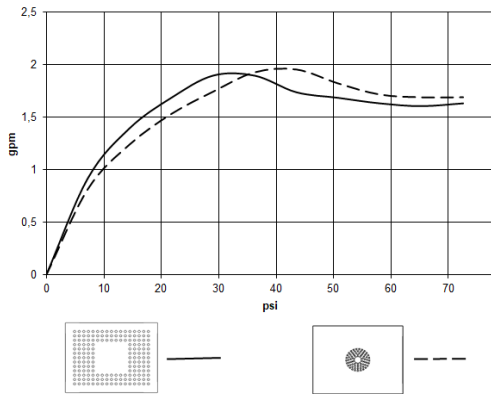

Rain shower for surface-mounted ceiling installation with light 300 x 240 mm - Dark Chrome

IMO

28 042 980

Fits: IMO, LULU, MEM, CL.1, CYO

- rain shower 300 x 240mm
 - PURE RAIN, max. flow rate 6.8 l/min (at 3 bar)
 - PURIFY RAIN, max. flow rate 6 l/min (at 3 bar)
 - Distance to ceiling from bottom edge of shower 40 mm
 - with anti-scale system
 - central LED Spot 3000 K
 - Provided by customer: Light switch
 - Not suitable for use in a steam room.
- Three-way diverter trim is sold separately.**

**Rain shower for surface-mounted ceiling installation with light 300 x 240 mm -
Dark Chrome**

IMO

28 042 980
mm [inches]

Flow rate chart

Codes & Standards

California Energy
Commission
(CEC)

28 042 980

Spare parts list