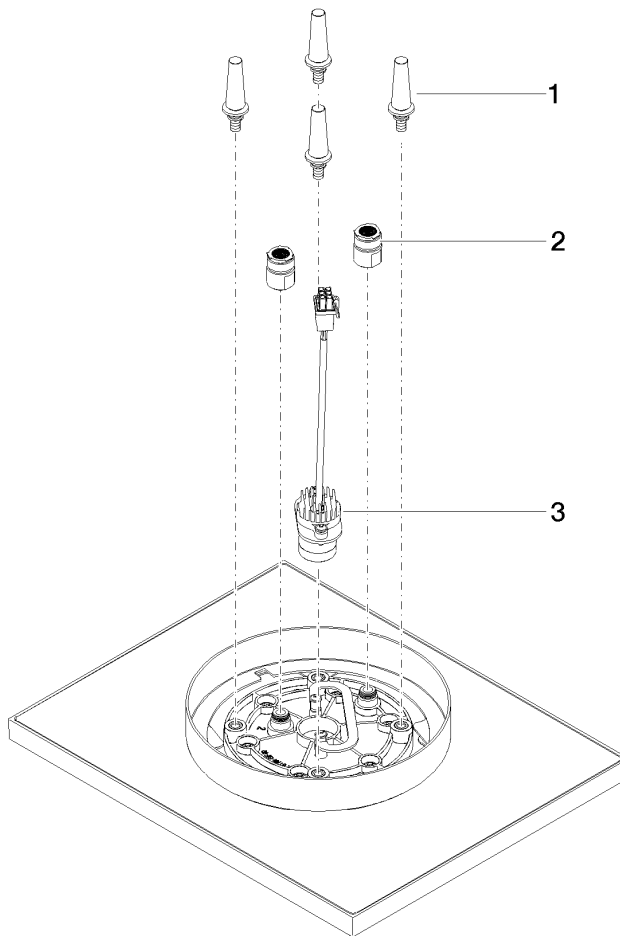

Rain shower for surface-mounted ceiling installation with light 300 x 240 mm - Dark Chrome

IMO

28 042 980

Fits: IMO, LULU, MEM, CL.1, CYO

- rain shower 300 x 240mm
 - PURE RAIN, max. flow rate 6.8 l/min (at 3 bar)
 - PURIFY RAIN, max. flow rate 6 l/min (at 3 bar)
 - Distance to ceiling from bottom edge of shower 40 mm
 - with anti-scale system
 - central LED Spot 3000 K
 - Provided by customer: Light switch
 - Not suitable for use in a steam room.
- Three-way diverter trim is sold separately.**

Required miscellaneous

Concealed ceiling installation box for surface-mounted ceiling installation with light - 35 042 970-90 0010

- min. recess depth 90 mm
- Pre-assembly kit for three-way diverter included
- max. recess depth 115 mm
- Provided by customer: Light switch

**Rain shower for surface-mounted ceiling installation with light 300 x 240 mm -
Dark Chrome**

IMO

28 042 980
mm [inches]

Flow rate chart

Codes & Standards

California Energy
Commission
(CEC)

28 042 980

Spare parts list

No.	Item Number	Name	Quantity used	Delivery time
1	90 17 20 263 00 90	fixing set	1	2
2	90 24 03 309 02 90	connection	2	2
3	90 10 01 225 00 90	electronic accessories	1	2