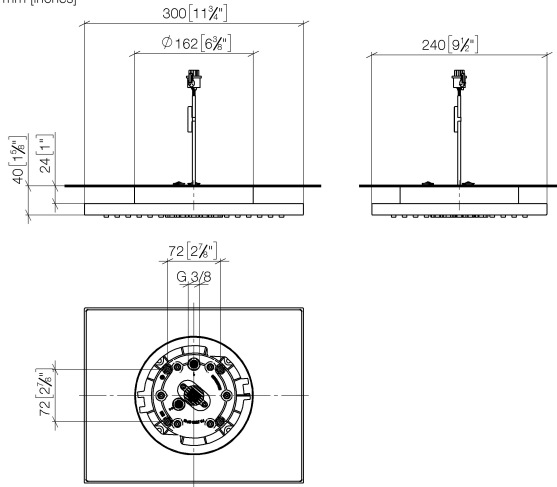

Rain shower for surface-mounted ceiling installation with light 300 x 240 mm - Dark Chrome

IMO

28 042 980

Fits: IMO, LULU, MEM, CL.1, CYO

- rain shower 300 x 240mm
 - PURE RAIN, max. flow rate 6.8 l/min (at 3 bar)
 - PURIFY RAIN, max. flow rate 6 l/min (at 3 bar)
 - Distance to ceiling from bottom edge of shower 40 mm
 - with anti-scale system
 - central LED Spot 3000 K
 - Provided by customer: Light switch
 - Not suitable for use in a steam room.
- Three-way diverter trim is sold separately.**

Required miscellaneous

Concealed ceiling installation box for surface-mounted ceiling installation with light - 35 042 970-90 0010

- min. recess depth 90 mm
- Pre-assembly kit for three-way diverter included
- max. recess depth 115 mm
- Provided by customer: Light switch

**Rain shower for surface-mounted ceiling installation with light 300 x 240 mm -
Dark Chrome**

IMO

28 042 980
mm [inches]

Flow rate chart

Codes & Standards

California Energy
Commission
(CEC)

28 042 980

Spare parts list

No.	Item Number	Name	Quantity used	Delivery time
1	90 17 20 263 00 90	fixing set	1	2
2	90 24 03 309 02 90	connection	2	2
3	90 10 01 225 00 90	electronic accessories	1	2