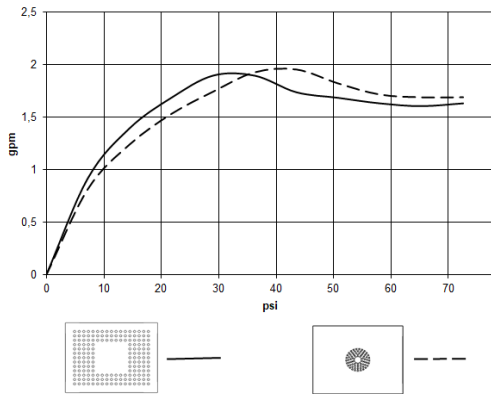

**Rain shower for surface-mounted ceiling installation with light 300 x 240 mm -  
Brushed Light Gold**

IMO

28 042 980

Fits: IMO, LULU, MEM, CL.1, CYO

- rain shower 300 x 240mm
  - PURE RAIN, max. flow rate 6.8 l/min (at 3 bar)
  - PURIFY RAIN, max. flow rate 6 l/min (at 3 bar)
  - Distance to ceiling from bottom edge of shower 40 mm
  - with anti-scale system
  - central LED Spot 3000 K
  - Provided by customer: Light switch
  - Not suitable for use in a steam room.
- Three-way diverter trim is sold separately.**

**Rain shower for surface-mounted ceiling installation with light 300 x 240 mm -  
Brushed Light Gold**

IMO

28 042 980  
mm [inches]

**Flow rate chart**

**Codes & Standards**

California Energy  
Commission  
(CEC)