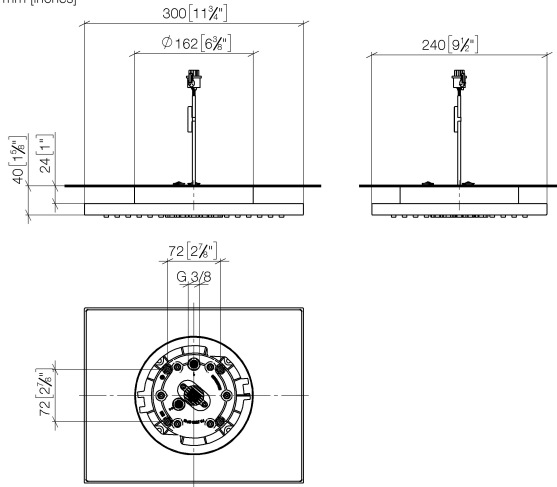

**Rain shower for surface-mounted ceiling installation with light 300 x 240 mm -  
Brushed Light Gold**

IMO

28 042 980

Fits: IMO, LULU, MEM, CL.1, CYO

- rain shower 300 x 240mm
  - PURE RAIN, max. flow rate 6.8 l/min (at 3 bar)
  - PURIFY RAIN, max. flow rate 6 l/min (at 3 bar)
  - Distance to ceiling from bottom edge of shower 40 mm
  - with anti-scale system
  - central LED Spot 3000 K
  - Provided by customer: Light switch
  - Not suitable for use in a steam room.
- Three-way diverter trim is sold separately.**

**Required miscellaneous**

**Concealed ceiling installation box for surface-mounted ceiling installation with light -** 35 042 970-90 0010

- min. recess depth 90 mm
- Pre-assembly kit for three-way diverter included
- max. recess depth 115 mm
- Provided by customer: Light switch

**Rain shower for surface-mounted ceiling installation with light 300 x 240 mm -  
Brushed Light Gold**

IMO

28 042 980  
mm [inches]

**Flow rate chart**

**Codes & Standards**

California Energy  
Commission  
(CEC)