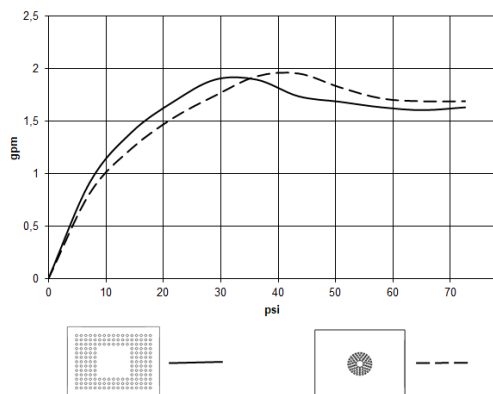

Flow rate chart

Codes & Standards

ASME A112.18.1

California Energy
Commission
(CEC)

cUPC

Water Sense