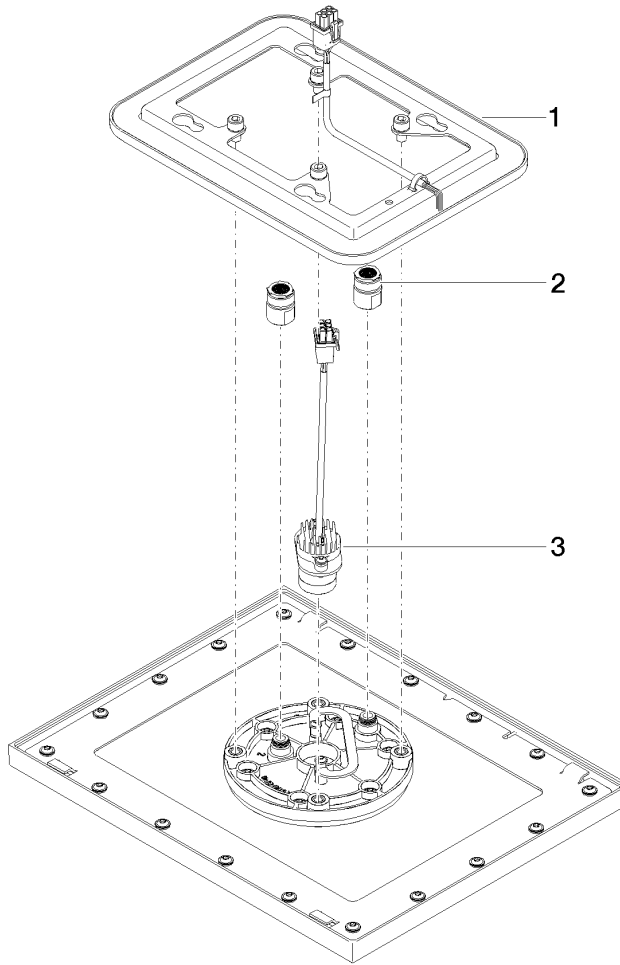

Rain shower for recessed ceiling installation with light 300 x 240 mm - Platinum

28 044 980 Product version from 5/1/2022

Spare parts list

No.	Item Number	Name	Quantity used	Delivery time
1	90 10 01 224 00 90	electronic accessories	1	2
2	90 24 03 309 02 90	connection	2	2
3	90 10 01 225 00 90	electronic accessories	1	2