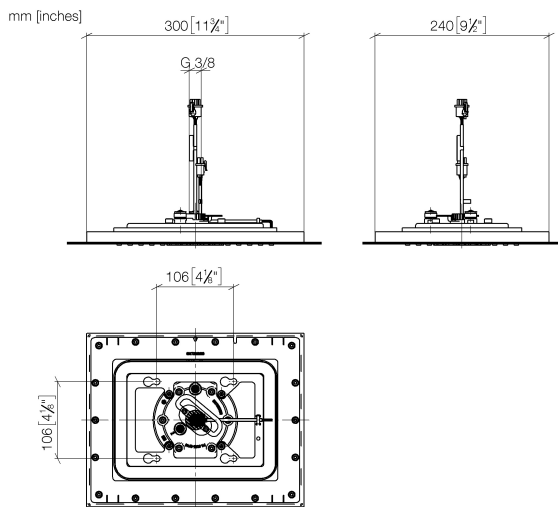

Rain shower for recessed ceiling installation with light 300 x 240 mm - Platinum

28 044 980 Product version from 5/1/2022

- rain shower 300 x 240mm
- PURE RAIN, max. flow rate 6.8 l/min (at 3 bar)
- PURIFY RAIN, max. flow rate 6 l/min (at 3 bar)
- min. recess depth 137 mm
- with anti-scale system

Required miscellaneous

Concealed ceiling installation box for recessed ceiling installation with light - 35 044 970-90 0010

- To be provided by the customer. Zigbee Gateway!
- recess depth mm
- Pre-assembly kit for three-way diverter included

Rain shower for recessed ceiling installation with light 300 x 240 mm - Platinum

28 044 980 Product version from 5/1/2022

Flow rate chart

Codes & Standards

ASME A112.18.1

California Energy
Commission
(CEC)