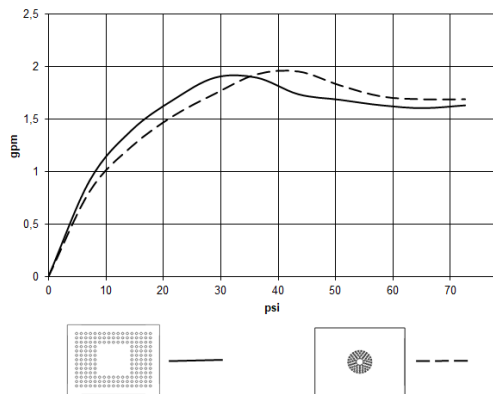

Rain shower for recessed ceiling installation with light 300 x 240 mm - Brushed Champagne (22kt Gold)

28 044 980 Product version from 5/1/2022

- rain shower 300 x 240mm
- PURE RAIN, max. flow rate 6.8 l/min (at 3 bar)
- PURIFY RAIN, max. flow rate 6 l/min (at 3 bar)
- min. recess depth 137 mm
- with anti-scale system

Rain shower for recessed ceiling installation with light 300 x 240 mm - Brushed Champagne (22kt Gold)

28 044 980 Product version from 5/1/2022
mm [inches]

Flow rate chart

Codes & Standards

ASME A112.18.1

California Energy
Commission
(CEC)