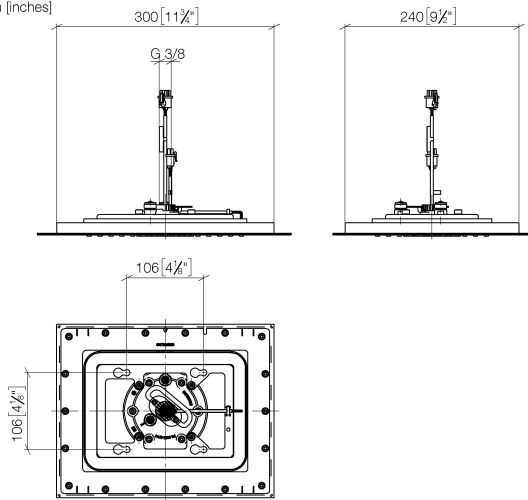

Rain shower for recessed ceiling installation with light 300 x 240 mm - Brushed Champagne (22kt Gold)

28 044 980 Product version from 5/1/2022

- rain shower 300 x 240mm
- PURE RAIN, max. flow rate 6.8 l/min (at 3 bar)
- PURIFY RAIN, max. flow rate 6 l/min (at 3 bar)
- min. recess depth 137 mm
- with anti-scale system

Required miscellaneous

Concealed ceiling installation box for recessed ceiling installation with light - 35 044 970-90 0010

- recess depth mm
- Pre-assembly kit for three-way diverter included
- To be provided by the customer. Zigbee Gateway!

Rain shower for recessed ceiling installation with light 300 x 240 mm - Brushed Champagne (22kt Gold)

28 044 980 Product version from 5/1/2022
mm [inches]

Flow rate chart

Codes & Standards

ASME A112.18.1

California Energy
Commission
(CEC)

cUPC

Rain shower for recessed ceiling installation with light 300 x 240 mm - Brushed Champagne (22kt Gold)

28 044 980 Product version from 5/1/2022

Certificates

IAPMO_4976

**Rain shower for recessed ceiling installation with light 300 x 240 mm - Brushed
Champagne (22kt Gold)**