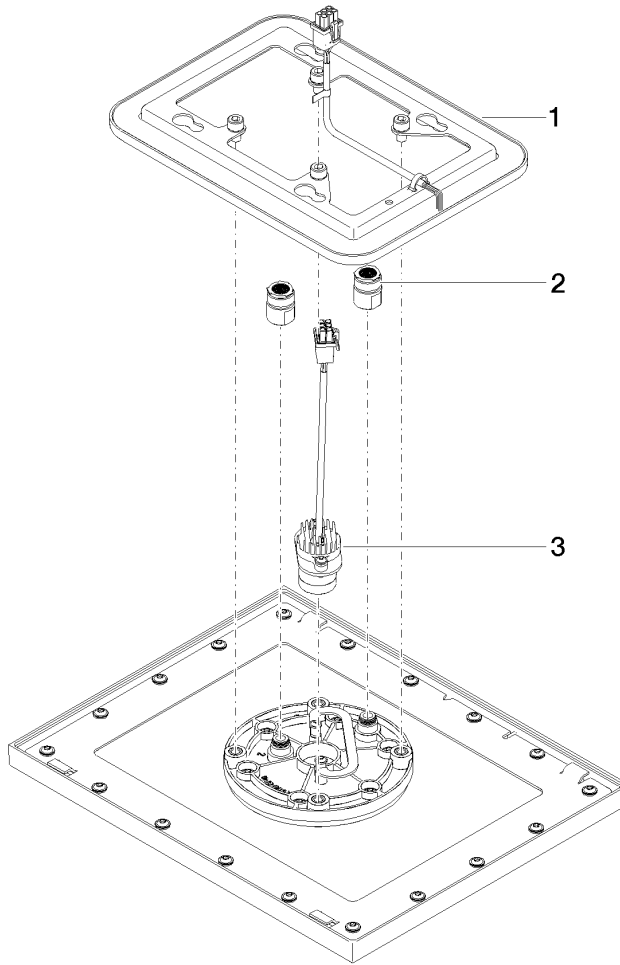

**Rain shower for recessed ceiling installation with light 300 x 240 mm - Brushed
Champagne (22kt Gold)**

28 044 980 Product version from 5/1/2022

Spare parts list

No.	Item Number	Name	Quantity used	Delivery time
1	90 10 01 224 00 90	electronic accessories	1	2
2	90 24 03 309 02 90	connection	2	2
3	90 10 01 225 00 90	electronic accessories	1	2