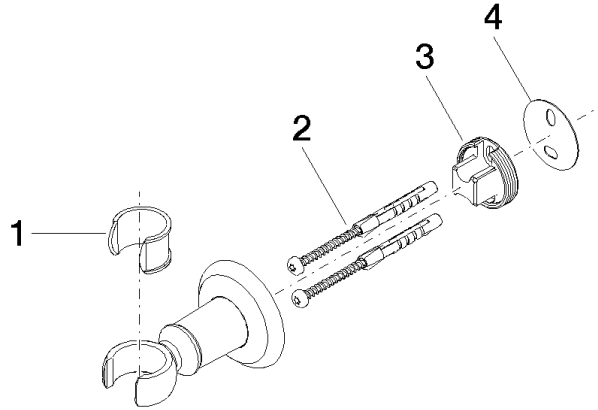

28 050 361

• rosette Ø 55 mm

	Brushed Platinum	28 050 361-06
	Chrome	28 050 361-00
	Platinum	28 050 361-08
	Durabress (23kt Gold)	28 050 361-09
	Brushed Durabress (23kt Gold)	28 050 361-28
	Brushed Dark Platinum	28 050 361-99

28 050 361

mm [inches]

28 050 361

**Product version from 7/3/2016**

Parts for other finishes can be found here: [Chrome](#)

MADISON Wall bracket - Brushed Platinum

MADISON

28 050 361

**Spare parts list**

**Product version from 7/3/2016**

No.	Item Number	Name	Quantity used	Delivery time
	90 18 40 035 00 90	sleeve	4	2