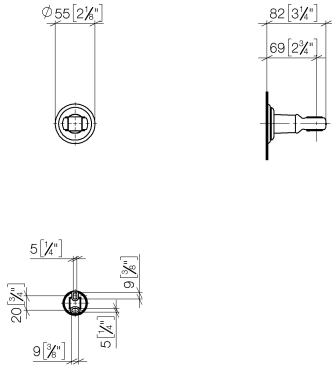

28 050 361

• rosette Ø 55 mm

	Brushed Platinum	28 050 361-06
	Chrome	28 050 361-00
	Platinum	28 050 361-08
	Durabress (23kt Gold)	28 050 361-09
	Brushed Durabress (23kt Gold)	28 050 361-28
	Brushed Dark Platinum	28 050 361-99

28 050 361

mm [inches]

28 050 361

**Product version from 7/3/2016**

Parts for other finishes can be found here: [Chrome](#)

MADISON Wall bracket - Brushed Platinum

MADISON

28 050 361

**Spare parts list**

**Product version from 7/3/2016**

No.	Item Number	Name	Quantity used	Delivery time
	90 18 40 035 00 90	sleeve	4	2