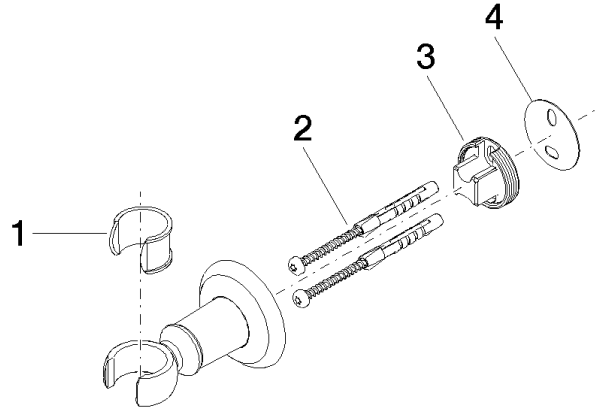

28 050 361

• rosette Ø 55 mm

| | | |
|--|------------------------------|---------------|
|  | Platinum | 28 050 361-08 |
|  | Chrome | 28 050 361-00 |
|  | Brushed Platinum | 28 050 361-06 |
|  | Durabass (23kt Gold) | 28 050 361-09 |
|  | Brushed Durabass (23kt Gold) | 28 050 361-28 |
|  | Brushed Dark Platinum | 28 050 361-99 |

28 050 361

mm [inches]

28 050 361

Product version from 7/3/2016

Parts for other
finishes can be found
here: [Chrome](#)

MADISON Wall bracket - Platinum

MADISON

28 050 361

Spare parts list

Product version from 7/3/2016

| No. | Item Number | Name | Quantity used | Delivery time |
|-----|--------------------|--------|---------------|---------------|
| | 90 18 40 035 00 90 | sleeve | 4 | 2 |