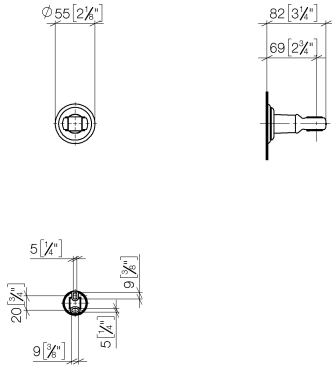

28 050 361

• rosette Ø 55 mm

| | | |
|--|------------------------------|---------------|
|  | Platinum | 28 050 361-08 |
|  | Chrome | 28 050 361-00 |
|  | Brushed Platinum | 28 050 361-06 |
|  | Durabass (23kt Gold) | 28 050 361-09 |
|  | Brushed Durabass (23kt Gold) | 28 050 361-28 |
|  | Brushed Dark Platinum | 28 050 361-99 |

28 050 361

mm [inches]

28 050 361

Product version from 7/3/2016

Parts for other
finishes can be found
here: [Chrome](#)

MADISON Wall bracket - Platinum

MADISON

28 050 361

Spare parts list

Product version from 7/3/2016

| No. | Item Number | Name | Quantity used | Delivery time |
|-----|--------------------|--------|---------------|---------------|
| | 90 18 40 035 00 90 | sleeve | 4 | 2 |