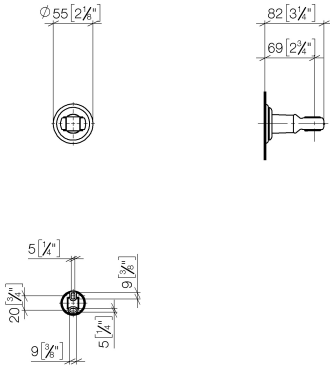

28 050 361

• rosette Ø 55 mm

	Durabronss (23kt Gold)	28 050 361-09
	Chrome	28 050 361-00
	Brushed Platinum	28 050 361-06
	Platinum	28 050 361-08
	Brushed Durabronss (23kt Gold)	28 050 361-28
	Brushed Dark Platinum	28 050 361-99

28 050 361

mm [inches]

28 050 361

Product version from 7/3/2016

Parts for other
finishes can be found
here: Chrome

MADISON Wall bracket - Durabrass (23kt Gold)

MADISON

28 050 361

Spare parts list

Product version from 7/3/2016

No.	Item Number	Name	Quantity used	Delivery time
	90 18 40 035 00 90	sleeve	4	2