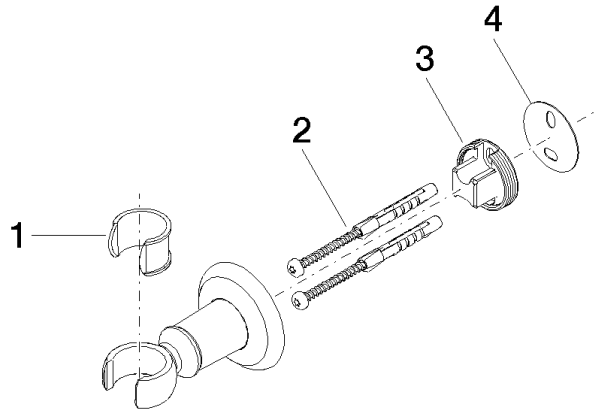

28 050 361

• rosette Ø 55 mm

	Durabronss (23kt Gold)	28 050 361-09
	Chrome	28 050 361-00
	Brushed Platinum	28 050 361-06
	Platinum	28 050 361-08
	Brushed Durabronss (23kt Gold)	28 050 361-28
	Brushed Dark Platinum	28 050 361-99

28 050 361

mm [inches]

28 050 361

Product version from 7/3/2016

Parts for other
finishes can be found
here: Chrome

MADISON Wall bracket - Durabrass (23kt Gold)

MADISON

28 050 361

Spare parts list

Product version from 7/3/2016

No.	Item Number	Name	Quantity used	Delivery time
	90 18 40 035 00 90	sleeve	4	2