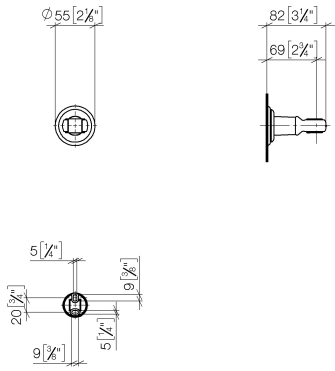

28 050 361

• rosette Ø 55 mm

	Brushed Dark Platinum	28 050 361-99
	Chrome	28 050 361-00
	Brushed Platinum	28 050 361-06
	Platinum	28 050 361-08
	Durabass (23kt Gold)	28 050 361-09
	Brushed Durabass (23kt Gold)	28 050 361-28

28 050 361

mm [inches]

28 050 361

Product version from 7/3/2016

Parts for other
finishes can be found
here: [Chrome](#)

MADISON Wall bracket - Brushed Dark Platinum

MADISON

28 050 361

Spare parts list

Product version from 7/3/2016

No.	Item Number	Name	Quantity used	Delivery time
	90 18 40 035 00 90	sleeve	4	2