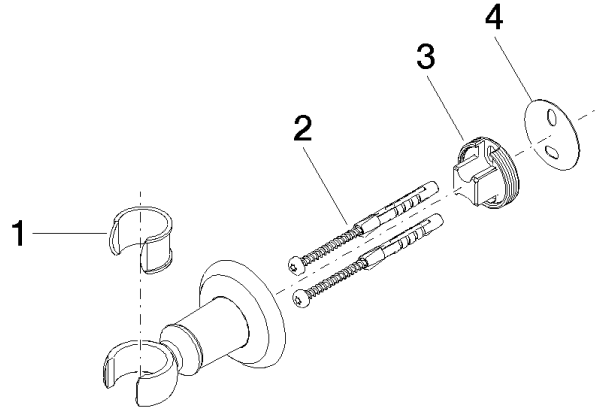

28 050 361

• rosette Ø 55 mm

	Brushed Dark Platinum	28 050 361-99
	Chrome	28 050 361-00
	Brushed Platinum	28 050 361-06
	Platinum	28 050 361-08
	Durabass (23kt Gold)	28 050 361-09
	Brushed Durabass (23kt Gold)	28 050 361-28

28 050 361

mm [inches]

28 050 361

Product version from 7/3/2016

Parts for other
finishes can be found
here: [Chrome](#)

MADISON Wall bracket - Brushed Dark Platinum

MADISON

28 050 361

Spare parts list

Product version from 7/3/2016

No.	Item Number	Name	Quantity used	Delivery time
	90 18 40 035 00 90	sleeve	4	2