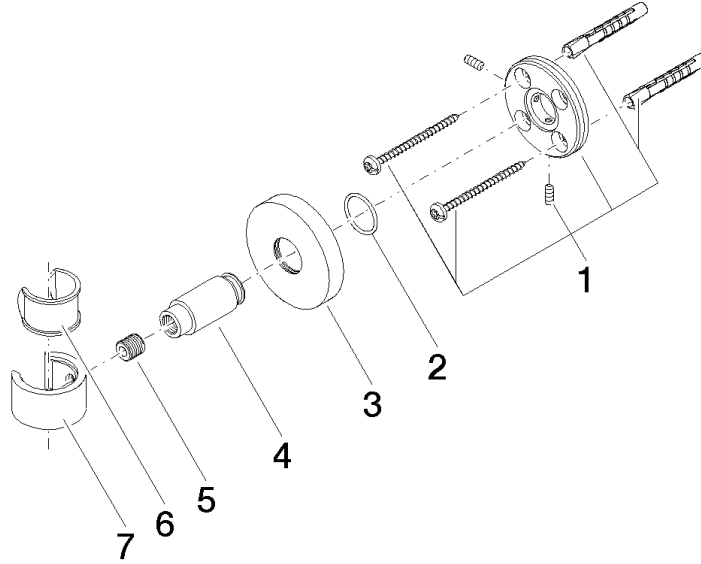

28 050 625

• rosette Ø 55 mm

Fits: TARA, META

	Brushed Platinum	28 050 625-06
	Chrome	28 050 625-00
	Dark Chrome	28 050 625-19
	Light Gold	28 050 625-26
	Brushed Light Gold	28 050 625-27
	Brushed Durabronze (23kt Gold)	28 050 625-28
	Matte Black	28 050 625-33
	Brushed Bronze	28 050 625-42
	Brushed Champagne (22kt Gold)	28 050 625-46
	Champagne (22kt Gold)	28 050 625-47
	Cyprum	28 050 625-49
	Brushed Chrome	28 050 625-93
	Brushed Dark Platinum	28 050 625-99

28 050 625

mm [inches]

28 050 625

Product version from 10/1/2023

Parts for other
finishes can be found
here: [Chrome](#)

Wall bracket - Brushed Platinum

TARA

28 050 625

Spare parts list

Product version from 10/1/2023

No.	Item Number	Name	Quantity used	Delivery time
	05 17 62 500 00 90	fixing set	7	2