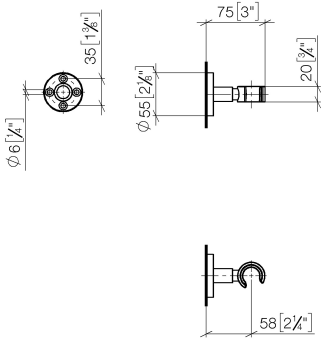

28 050 625

• rosette Ø 55 mm

Fits: TARA, META

	Brushed Platinum	28 050 625-06
	Chrome	28 050 625-00
	Dark Chrome	28 050 625-19
	Light Gold	28 050 625-26
	Brushed Light Gold	28 050 625-27
	Brushed Durabronze (23kt Gold)	28 050 625-28
	Matte Black	28 050 625-33
	Brushed Bronze	28 050 625-42
	Brushed Champagne (22kt Gold)	28 050 625-46
	Champagne (22kt Gold)	28 050 625-47
	Cyprum	28 050 625-49
	Brushed Chrome	28 050 625-93
	Brushed Dark Platinum	28 050 625-99

28 050 625

mm [inches]

28 050 625

Product version from 10/1/2023

Parts for other
finishes can be found
here: [Chrome](#)

Wall bracket - Brushed Platinum

TARA

28 050 625

Spare parts list

Product version from 10/1/2023

No.	Item Number	Name	Quantity used	Delivery time
	05 17 62 500 00 90	fixing set	7	2