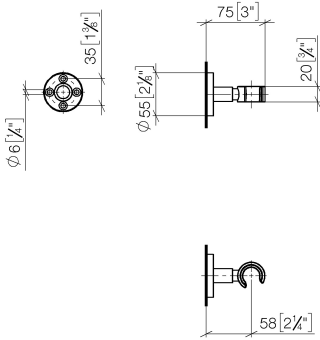

Wall bracket - Light Gold

TARA

28 050 625

• rosette Ø 55 mm

Fits: TARA, META

	Light Gold	28 050 625-26
	Chrome	28 050 625-00
	Brushed Platinum	28 050 625-06
	Dark Chrome	28 050 625-19
	Brushed Light Gold	28 050 625-27
	Brushed Durabronze (23kt Gold)	28 050 625-28
	Matte Black	28 050 625-33
	Brushed Bronze	28 050 625-42
	Brushed Champagne (22kt Gold)	28 050 625-46
	Champagne (22kt Gold)	28 050 625-47
	Cyprum	28 050 625-49
	Brushed Chrome	28 050 625-93
	Brushed Dark Platinum	28 050 625-99

28 050 625

mm [inches]

28 050 625

Product version from 10/1/2023

Parts for other
finishes can be found
here: [Chrome](#)

Wall bracket - Light Gold

TARA

28 050 625

Spare parts list

Product version from 10/1/2023

No.	Item Number	Name	Quantity used	Delivery time
	05 17 62 500 00 90	fixing set	7	2