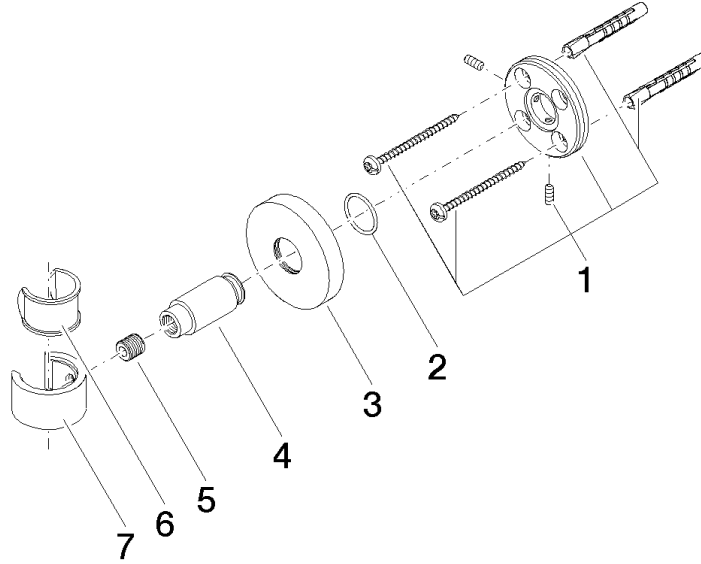

Wall bracket - Light Gold

TARA

28 050 625

• rosette Ø 55 mm

Fits: TARA, META

	Light Gold	28 050 625-26
	Chrome	28 050 625-00
	Brushed Platinum	28 050 625-06
	Dark Chrome	28 050 625-19
	Brushed Light Gold	28 050 625-27
	Brushed Durabronze (23kt Gold)	28 050 625-28
	Matte Black	28 050 625-33
	Brushed Bronze	28 050 625-42
	Brushed Champagne (22kt Gold)	28 050 625-46
	Champagne (22kt Gold)	28 050 625-47
	Cyprum	28 050 625-49
	Brushed Chrome	28 050 625-93
	Brushed Dark Platinum	28 050 625-99

28 050 625

mm [inches]

28 050 625

Product version from 10/1/2023

Parts for other
finishes can be found
here: [Chrome](#)

Wall bracket - Light Gold

TARA

28 050 625

Spare parts list

Product version from 10/1/2023

No.	Item Number	Name	Quantity used	Delivery time
	05 17 62 500 00 90	fixing set	7	2