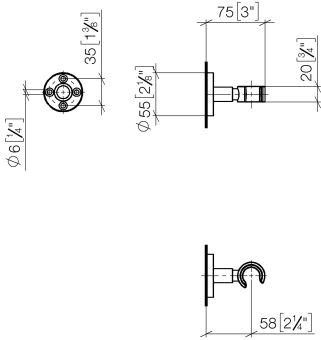

28 050 625

• rosette Ø 55 mm

Fits: TARA, META

| | | |
|--|--------------------------------|---------------|
|  | Brushed Light Gold | 28 050 625-27 |
|  | Chrome | 28 050 625-00 |
|  | Brushed Platinum | 28 050 625-06 |
|  | Dark Chrome | 28 050 625-19 |
|  | Light Gold | 28 050 625-26 |
|  | Brushed Durabronze (23kt Gold) | 28 050 625-28 |
|  | Matte Black | 28 050 625-33 |
|  | Brushed Bronze | 28 050 625-42 |
|  | Brushed Champagne (22kt Gold) | 28 050 625-46 |
|  | Champagne (22kt Gold) | 28 050 625-47 |
| | Cyprum | 28 050 625-49 |
|  | Brushed Chrome | 28 050 625-93 |
|  | Brushed Dark Platinum | 28 050 625-99 |

28 050 625

mm [inches]

28 050 625

Product version from 10/1/2023

Parts for other
finishes can be found
here: [Chrome](#)

Wall bracket - Brushed Light Gold

TARA

28 050 625

Spare parts list

Product version from 10/1/2023

| No. | Item Number | Name | Quantity used | Delivery time |
|-----|--------------------|------------|---------------|---------------|
| | 05 17 62 500 00 90 | fixing set | 7 | 2 |