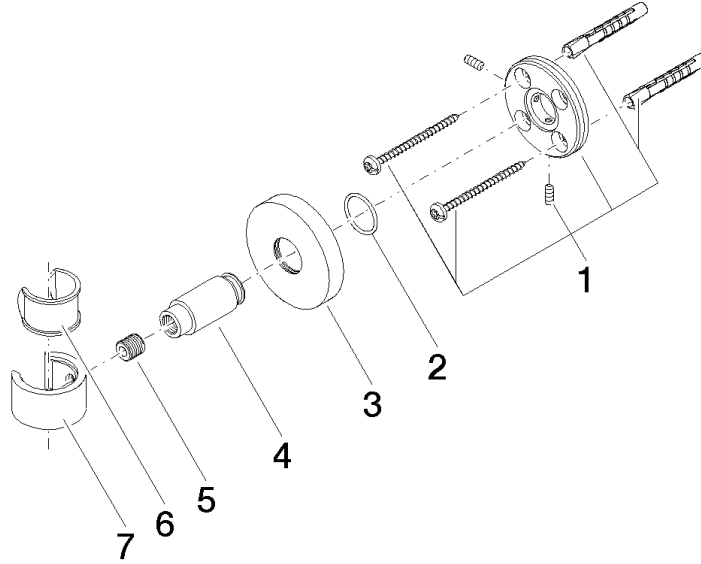

28 050 625

• rosette Ø 55 mm

Fits: TARA, META

	Brushed Bronze	28 050 625-42
	Chrome	28 050 625-00
	Brushed Platinum	28 050 625-06
	Dark Chrome	28 050 625-19
	Light Gold	28 050 625-26
	Brushed Light Gold	28 050 625-27
	Brushed Durabronze (23kt Gold)	28 050 625-28
	Matte Black	28 050 625-33
	Brushed Champagne (22kt Gold)	28 050 625-46
	Champagne (22kt Gold)	28 050 625-47
	Cyprum	28 050 625-49
	Brushed Chrome	28 050 625-93
	Brushed Dark Platinum	28 050 625-99

28 050 625

mm [inches]

28 050 625

Product version from 10/1/2023

Parts for other
finishes can be found
here: [Chrome](#)

Wall bracket - Brushed Bronze

TARA

28 050 625

Spare parts list

Product version from 10/1/2023

No.	Item Number	Name	Quantity used	Delivery time
	05 17 62 500 00 90	fixing set	7	2