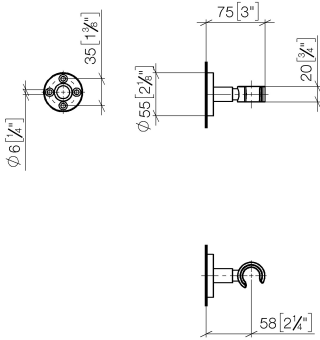

28 050 625

• rosette Ø 55 mm

Fits: TARA, META

	Brushed Bronze	28 050 625-42
	Chrome	28 050 625-00
	Brushed Platinum	28 050 625-06
	Dark Chrome	28 050 625-19
	Light Gold	28 050 625-26
	Brushed Light Gold	28 050 625-27
	Brushed Durabronze (23kt Gold)	28 050 625-28
	Matte Black	28 050 625-33
	Brushed Champagne (22kt Gold)	28 050 625-46
	Champagne (22kt Gold)	28 050 625-47
	Cyprum	28 050 625-49
	Brushed Chrome	28 050 625-93
	Brushed Dark Platinum	28 050 625-99

28 050 625

mm [inches]

28 050 625

Product version from 10/1/2023

Parts for other
finishes can be found
here: [Chrome](#)

Wall bracket - Brushed Bronze

TARA

28 050 625

Spare parts list

Product version from 10/1/2023

No.	Item Number	Name	Quantity used	Delivery time
	05 17 62 500 00 90	fixing set	7	2