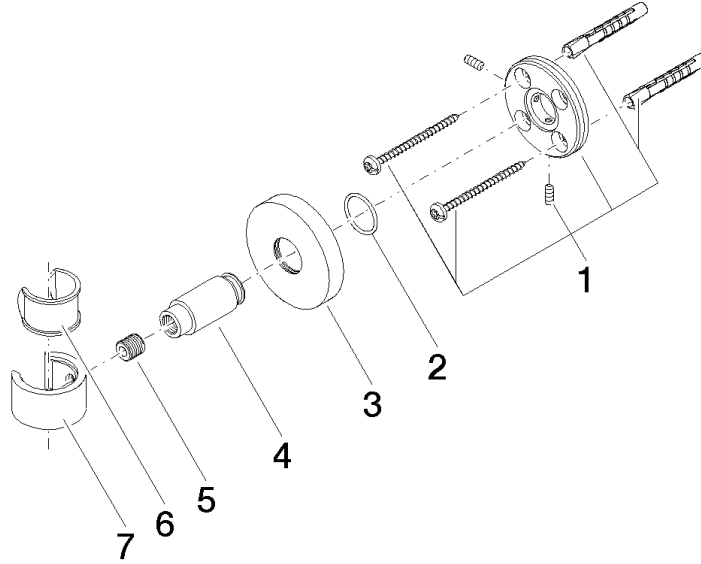

Wall bracket - Brushed Champagne (22kt Gold)

TARA

28 050 625

• rosette Ø 55 mm

Fits: TARA, META

	Brushed Champagne (22kt Gold)	28 050 625-46
	Chrome	28 050 625-00
	Brushed Platinum	28 050 625-06
	Dark Chrome	28 050 625-19
	Light Gold	28 050 625-26
	Brushed Light Gold	28 050 625-27
	Brushed Durabronze (23kt Gold)	28 050 625-28
	Matte Black	28 050 625-33
	Brushed Bronze	28 050 625-42
	Champagne (22kt Gold)	28 050 625-47
	Cyprum	28 050 625-49
	Brushed Chrome	28 050 625-93
	Brushed Dark Platinum	28 050 625-99

28 050 625

mm [inches]

28 050 625

Product version from 10/1/2023

Parts for other
finishes can be found
here: [Chrome](#)

Wall bracket - Brushed Champagne (22kt Gold)

TARA

28 050 625

Spare parts list

Product version from 10/1/2023

No.	Item Number	Name	Quantity used	Delivery time
	05 17 62 500 00 90	fixing set	7	2