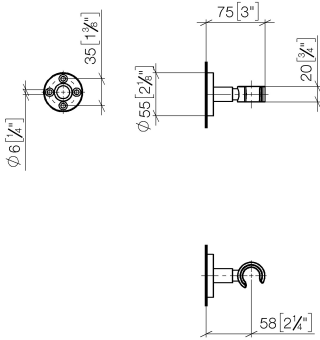

Wall bracket - Brushed Champagne (22kt Gold)

TARA

28 050 625

• rosette Ø 55 mm

Fits: TARA, META

	Brushed Champagne (22kt Gold)	28 050 625-46
	Chrome	28 050 625-00
	Brushed Platinum	28 050 625-06
	Dark Chrome	28 050 625-19
	Light Gold	28 050 625-26
	Brushed Light Gold	28 050 625-27
	Brushed Durabronze (23kt Gold)	28 050 625-28
	Matte Black	28 050 625-33
	Brushed Bronze	28 050 625-42
	Champagne (22kt Gold)	28 050 625-47
	Cyprum	28 050 625-49
	Brushed Chrome	28 050 625-93
	Brushed Dark Platinum	28 050 625-99

28 050 625

mm [inches]

28 050 625

Product version from 10/1/2023

Parts for other
finishes can be found
here: [Chrome](#)

Wall bracket - Brushed Champagne (22kt Gold)

TARA

28 050 625

Spare parts list

Product version from 10/1/2023

No.	Item Number	Name	Quantity used	Delivery time
	05 17 62 500 00 90	fixing set	7	2