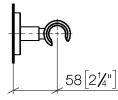

EDITION PRO Wall bracket - Brushed Chrome

28 050 626

• rosette Ø 55 mm

	Brushed Chrome	28 050 626-93
	Chrome	28 050 626-00
	Matte Black	28 050 626-33

EDITION PRO Wall bracket - Brushed Chrome

28 050 626

mm [inches]

EDITION PRO Wall bracket - Brushed Chrome

28 050 626

Parts for other
finishes can be found
here: [Chrome](#)

EDITION PRO Wall bracket - Brushed Chrome

28 050 626

Spare parts list

No.	Item Number	Name	Quantity used	Delivery time
	05 17 62 500 00 90	fixing set	6	2