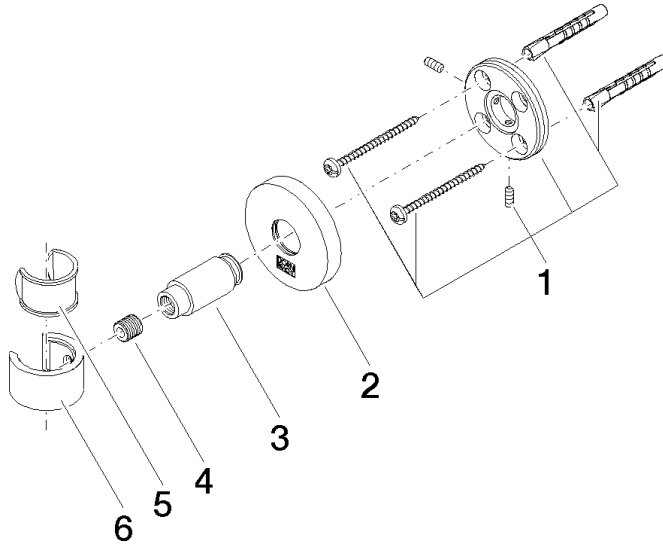

EDITION PRO Wall bracket - Brushed Chrome

28 050 626

• rosette Ø 55 mm

	Brushed Chrome	28 050 626-93
	Chrome	28 050 626-00
	Matte Black	28 050 626-33

EDITION PRO Wall bracket - Brushed Chrome

28 050 626

mm [inches]

EDITION PRO Wall bracket - Brushed Chrome

28 050 626

Parts for other
finishes can be found
here: [Chrome](#)

EDITION PRO Wall bracket - Brushed Chrome

28 050 626

Spare parts list

No.	Item Number	Name	Quantity used	Delivery time
	05 17 62 500 00 90	fixing set	6	2