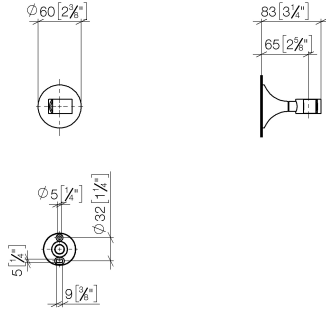

28 050 809

• rosette Ø 60 mm

	Brushed Platinum	28 050 809-06
	Chrome	28 050 809-00
	Platinum	28 050 809-08
	Dark Chrome	28 050 809-19
	Brushed Durabronze (23kt Gold)	28 050 809-28
	Brushed Bronze	28 050 809-42
	Brushed Champagne (22kt Gold)	28 050 809-46
	Champagne (22kt Gold)	28 050 809-47
	Brushed Dark Platinum	28 050 809-99

28 050 809

mm [Inches]

28 050 809

Product version from 3/13/2017 to 8/29/2019

Product version from 8/29/2019

Parts for other
finishes can be found
here: [Chrome](#)

VAIA Wall bracket - Brushed Platinum

VAIA

28 050 809

Spare parts list

Product version from 3/13/2017 to 8/29/2019

Product version from 8/29/2019

No.	Item Number	Name	Quantity used	Delivery time
	05 30 31 025 00 90	fixing set	7	2