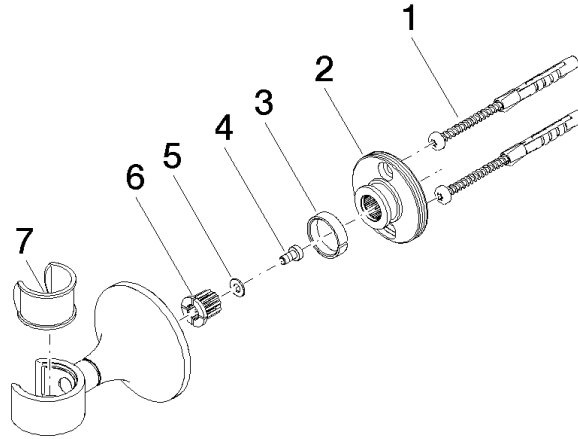

28 050 809

• rosette Ø 60 mm

	Brushed Platinum	28 050 809-06
	Chrome	28 050 809-00
	Platinum	28 050 809-08
	Dark Chrome	28 050 809-19
	Brushed Durabronze (23kt Gold)	28 050 809-28
	Brushed Bronze	28 050 809-42
	Brushed Champagne (22kt Gold)	28 050 809-46
	Champagne (22kt Gold)	28 050 809-47
	Brushed Dark Platinum	28 050 809-99

28 050 809

mm [Inches]

28 050 809

Product version from 3/13/2017 to 8/29/2019

Product version from 8/29/2019

Parts for other
finishes can be found
here: [Chrome](#)

VAIA Wall bracket - Brushed Platinum

VAIA

28 050 809

Spare parts list

Product version from 3/13/2017 to 8/29/2019

Product version from 8/29/2019

No.	Item Number	Name	Quantity used	Delivery time
	05 30 31 025 00 90	fixing set	7	2