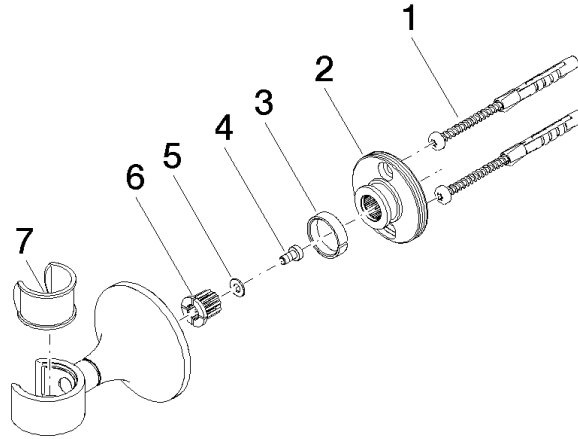

28 050 809

• rosette Ø 60 mm

	Brushed Durabronze (23kt Gold)	28 050 809-28
	Chrome	28 050 809-00
	Brushed Platinum	28 050 809-06
	Platinum	28 050 809-08
	Dark Chrome	28 050 809-19
	Brushed Bronze	28 050 809-42
	Brushed Champagne (22kt Gold)	28 050 809-46
	Champagne (22kt Gold)	28 050 809-47
	Brushed Dark Platinum	28 050 809-99

28 050 809

mm [Inches]

28 050 809

Product version from 3/13/2017 to 8/29/2019

Product version from 8/29/2019

Parts for other
finishes can be found
here: Chrome

VAIA Wall bracket - Brushed Durabrass (23kt Gold)

VAIA

28 050 809

Spare parts list

Product version from 3/13/2017 to 8/29/2019

Product version from 8/29/2019

No.	Item Number	Name	Quantity used	Delivery time
	05 30 31 025 00 90	fixing set	7	2