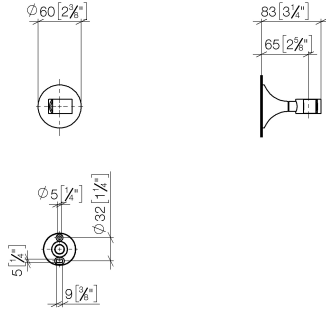

28 050 809

• rosette Ø 60 mm

	Brushed Durabronze (23kt Gold)	28 050 809-28
	Chrome	28 050 809-00
	Brushed Platinum	28 050 809-06
	Platinum	28 050 809-08
	Dark Chrome	28 050 809-19
	Brushed Bronze	28 050 809-42
	Brushed Champagne (22kt Gold)	28 050 809-46
	Champagne (22kt Gold)	28 050 809-47
	Brushed Dark Platinum	28 050 809-99

28 050 809

mm [Inches]

28 050 809

Product version from 3/13/2017 to 8/29/2019

Product version from 8/29/2019

Parts for other
finishes can be found
here: Chrome

VAIA Wall bracket - Brushed Durabrass (23kt Gold)

VAIA

28 050 809

Spare parts list

Product version from 3/13/2017 to 8/29/2019

Product version from 8/29/2019

No.	Item Number	Name	Quantity used	Delivery time
	05 30 31 025 00 90	fixing set	7	2