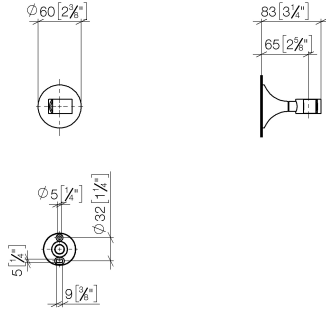

28 050 809

• rosette Ø 60 mm

|  |                                |               |
|--|--------------------------------|---------------|
|  | Brushed Champagne (22kt Gold)  | 28 050 809-46 |
|  | Chrome                         | 28 050 809-00 |
|  | Brushed Platinum               | 28 050 809-06 |
|  | Platinum                       | 28 050 809-08 |
|  | Dark Chrome                    | 28 050 809-19 |
|  | Brushed Durabronze (23kt Gold) | 28 050 809-28 |
|  | Brushed Bronze                 | 28 050 809-42 |
|  | Champagne (22kt Gold)          | 28 050 809-47 |
|  | Brushed Dark Platinum          | 28 050 809-99 |

28 050 809

mm [Inches]

28 050 809

**Product version from 8/29/2019**

Parts for other  
finishes can be found  
here: [Chrome](#)

VAIA Wall bracket - Brushed Champagne (22kt Gold)

VAIA

28 050 809

**Spare parts list**

**Product version from 8/29/2019**

| No. | Item Number        | Name       | Quantity used | Delivery time |
|-----|--------------------|------------|---------------|---------------|
|     | 05 30 31 025 00 90 | fixing set | 7             | 2             |