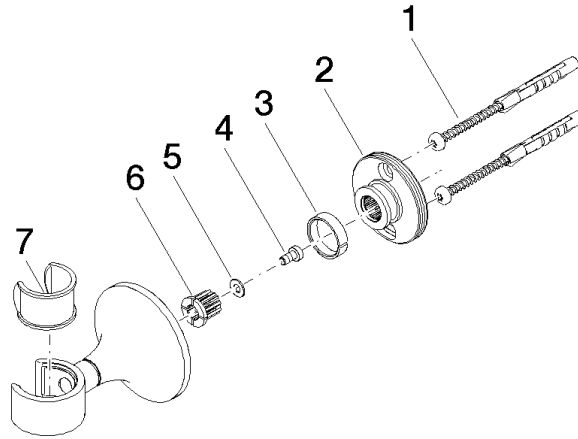

28 050 809

• rosette Ø 60 mm

|  |                                |               |
|--|--------------------------------|---------------|
|  | Brushed Champagne (22kt Gold)  | 28 050 809-46 |
|  | Chrome                         | 28 050 809-00 |
|  | Brushed Platinum               | 28 050 809-06 |
|  | Platinum                       | 28 050 809-08 |
|  | Dark Chrome                    | 28 050 809-19 |
|  | Brushed Durabronze (23kt Gold) | 28 050 809-28 |
|  | Brushed Bronze                 | 28 050 809-42 |
|  | Champagne (22kt Gold)          | 28 050 809-47 |
|  | Brushed Dark Platinum          | 28 050 809-99 |

28 050 809

mm [Inches]

28 050 809

**Product version from 8/29/2019**

Parts for other  
finishes can be found  
here: [Chrome](#)

VAIA Wall bracket - Brushed Champagne (22kt Gold)

VAIA

28 050 809

**Spare parts list**

**Product version from 8/29/2019**

| No. | Item Number        | Name       | Quantity used | Delivery time |
|-----|--------------------|------------|---------------|---------------|
|     | 05 30 31 025 00 90 | fixing set | 7             | 2             |