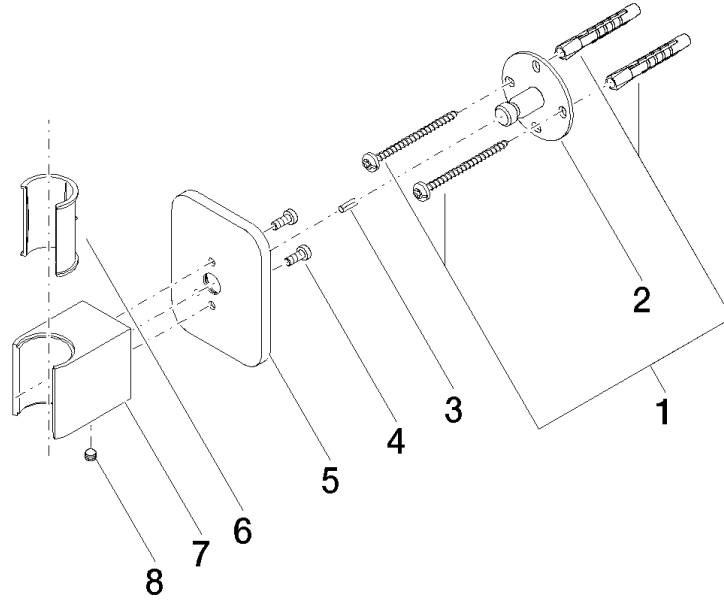

28 050 845

• rosette 60 x 78 mm

	Brushed Light Gold	28 050 845-27
	Chrome	28 050 845-00
	Brushed Platinum	28 050 845-06
	Dark Chrome	28 050 845-19
	Matte Black	28 050 845-33
	Brushed Chrome	28 050 845-93
	Brushed Dark Platinum	28 050 845-99

28 050 845

mm [inches]

28 050 845

Product version from 3/2/2021

Parts for other finishes can be found here: [Chrome](#)

LISSÉ Wall bracket - Brushed Light Gold

LISSÉ

28 050 845

Spare parts list

Product version from 3/2/2021

No.	Item Number	Name	Quantity used	Delivery time
	05 30 31 025 00 90	fixing set	8	2