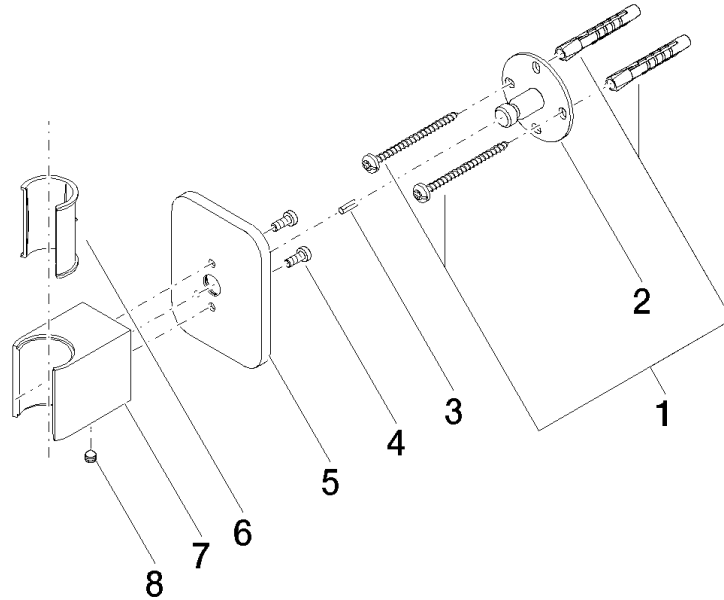

28 050 845

• rosette 60 x 78 mm

	Brushed Chrome	28 050 845-93
	Chrome	28 050 845-00
	Brushed Platinum	28 050 845-06
	Dark Chrome	28 050 845-19
	Brushed Light Gold	28 050 845-27
	Matte Black	28 050 845-33
	Brushed Dark Platinum	28 050 845-99

28 050 845

mm [inches]

28 050 845

Product version from 3/9/2016 to 3/2/2021

Product version from 3/2/2021

Parts for other
finishes can be found
here: [Chrome](#)

LISSÉ Wall bracket - Brushed Chrome

LISSÉ

28 050 845

Spare parts list

Product version from 3/9/2016 to 3/2/2021

Product version from 3/2/2021

No.	Item Number	Name	Quantity used	Delivery time
	05 30 31 025 00 90	fixing set	9	2