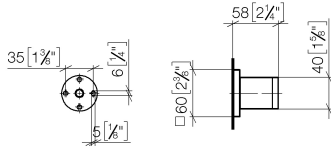

28 050 980

● rosette 60 x 60 mm

Fits: IMO, MEM, CL.1, CYO

	Brushed Platinum	28 050 980-06
	Chrome	28 050 980-00
	Platinum	28 050 980-08
	Dark Chrome	28 050 980-19
	Brushed Light Gold	28 050 980-27
	Brushed Durabronze (23kt Gold)	28 050 980-28
	Matte Black	28 050 980-33
	Brushed Champagne (22kt Gold)	28 050 980-46
	Champagne (22kt Gold)	28 050 980-47
	Cyprum	28 050 980-49
	Brushed Chrome	28 050 980-93
	Brushed Dark Platinum	28 050 980-99

28 050 980

mm [inches]

28 050 980

Product version up to 3/2/2021

Product version from 3/2/2021

Parts for other
finishes can be found
here: [Chrome](#)

Wall bracket - Brushed Platinum

IMO