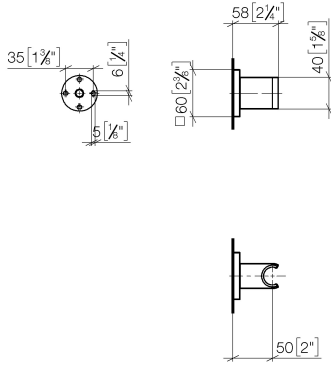

28 050 980

● rosette 60 x 60 mm

Fits: IMO, MEM, CL.1, CYO

	Platinum	28 050 980-08
	Chrome	28 050 980-00
	Brushed Platinum	28 050 980-06
	Dark Chrome	28 050 980-19
	Brushed Light Gold	28 050 980-27
	Brushed Durabronze (23kt Gold)	28 050 980-28
	Matte Black	28 050 980-33
	Brushed Champagne (22kt Gold)	28 050 980-46
	Champagne (22kt Gold)	28 050 980-47
	Cyprum	28 050 980-49
	Brushed Chrome	28 050 980-93
	Brushed Dark Platinum	28 050 980-99

28 050 980

mm [inches]

28 050 980

Product version up to 3/2/2021

**Product version from 3/2/2021**

Parts for other  
finishes can be found  
here: [Chrome](#)

#### **Product version from 3/2/2021**

No.	Item Number	Name	Quantity used	Delivery time
	05 30 31 025 00 90	fixing set	8	2