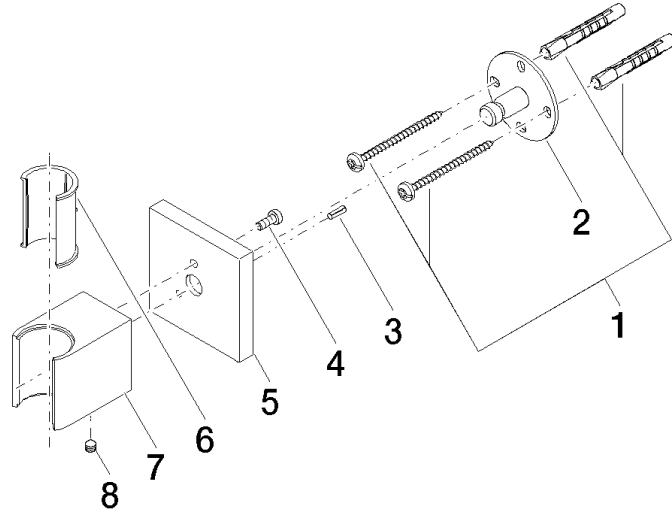

28 050 980

mm [inches]

28 050 980

**Product version from 3/2/2021**

Parts for other  
finishes can be found  
here: [Chrome](#)