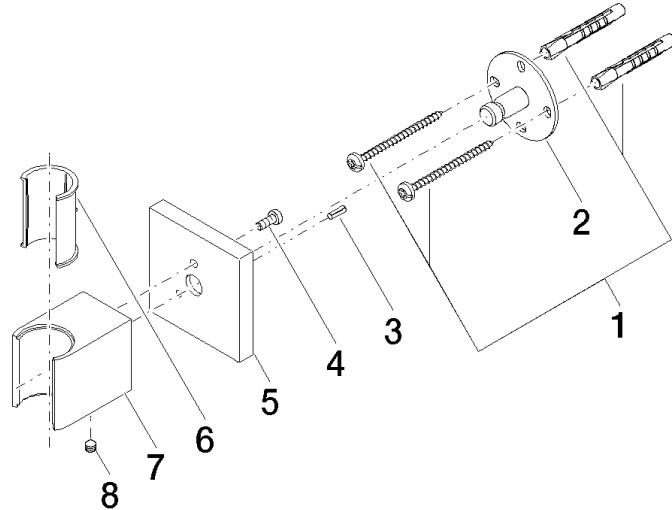

Wall bracket - Brushed Champagne (22kt Gold)

IMO

28 050 980

● rosette 60 x 60 mm

Fits: IMO, MEM, CL.1, CYO

	Brushed Champagne (22kt Gold)	28 050 980-46
	Chrome	28 050 980-00
	Brushed Platinum	28 050 980-06
	Platinum	28 050 980-08
	Dark Chrome	28 050 980-19
	Brushed Light Gold	28 050 980-27
	Brushed Durabronze (23kt Gold)	28 050 980-28
	Matte Black	28 050 980-33
	Champagne (22kt Gold)	28 050 980-47
	Cyprum	28 050 980-49
	Brushed Chrome	28 050 980-93
	Brushed Dark Platinum	28 050 980-99

28 050 980

mm [inches]

28 050 980

**Product version from 3/2/2021**

Parts for other finishes can be found here: [Chrome](#)