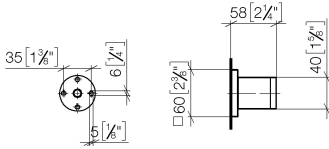

Wall bracket - Brushed Champagne (22kt Gold)

IMO

28 050 980

● rosette 60 x 60 mm

Fits: IMO, MEM, CL.1, CYO

	Brushed Champagne (22kt Gold)	28 050 980-46
	Chrome	28 050 980-00
	Brushed Platinum	28 050 980-06
	Platinum	28 050 980-08
	Dark Chrome	28 050 980-19
	Brushed Light Gold	28 050 980-27
	Brushed Durabronze (23kt Gold)	28 050 980-28
	Matte Black	28 050 980-33
	Champagne (22kt Gold)	28 050 980-47
	Cyprum	28 050 980-49
	Brushed Chrome	28 050 980-93
	Brushed Dark Platinum	28 050 980-99

28 050 980

mm [inches]

28 050 980

**Product version from 3/2/2021**

Parts for other finishes can be found here: [Chrome](#)